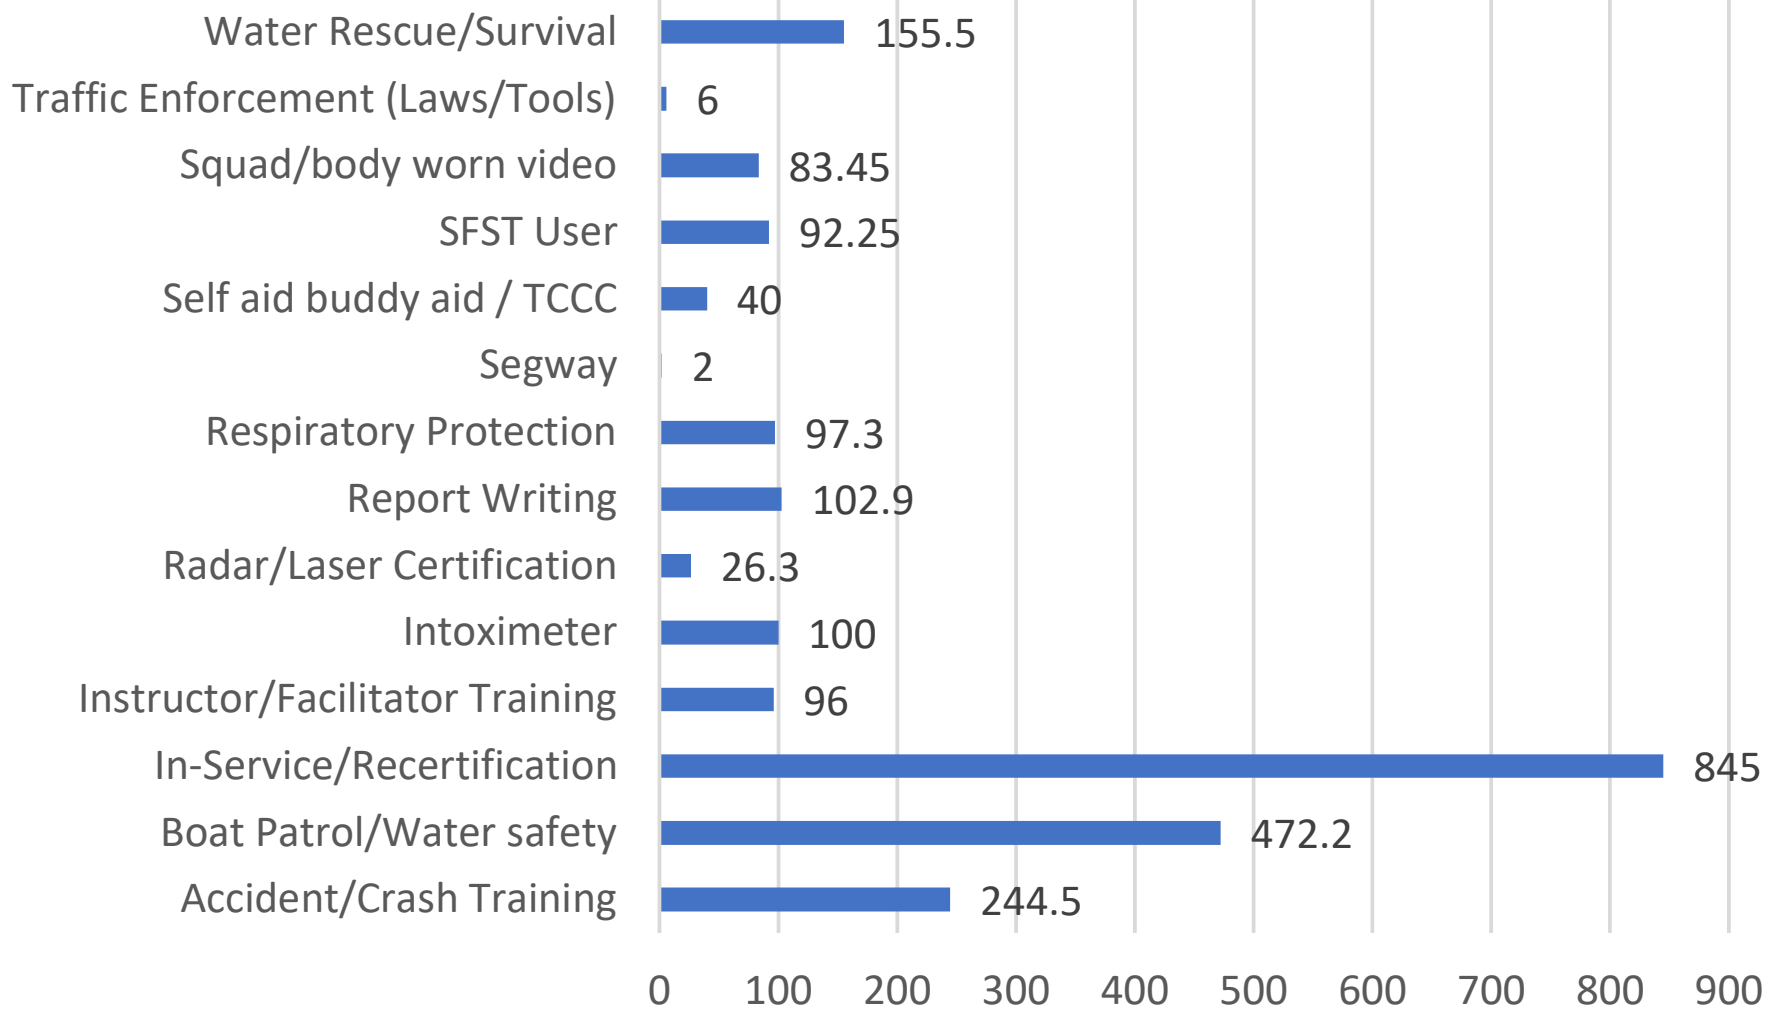

La Crosse Police Department

Training Report 2019

Community Based Training in hours

Patrol Based Training in hours

Investigative Based Training in hours

Tactical/Specialty Based Training in hours

Firearms Based Training in hours

Administrative Based Training in hours