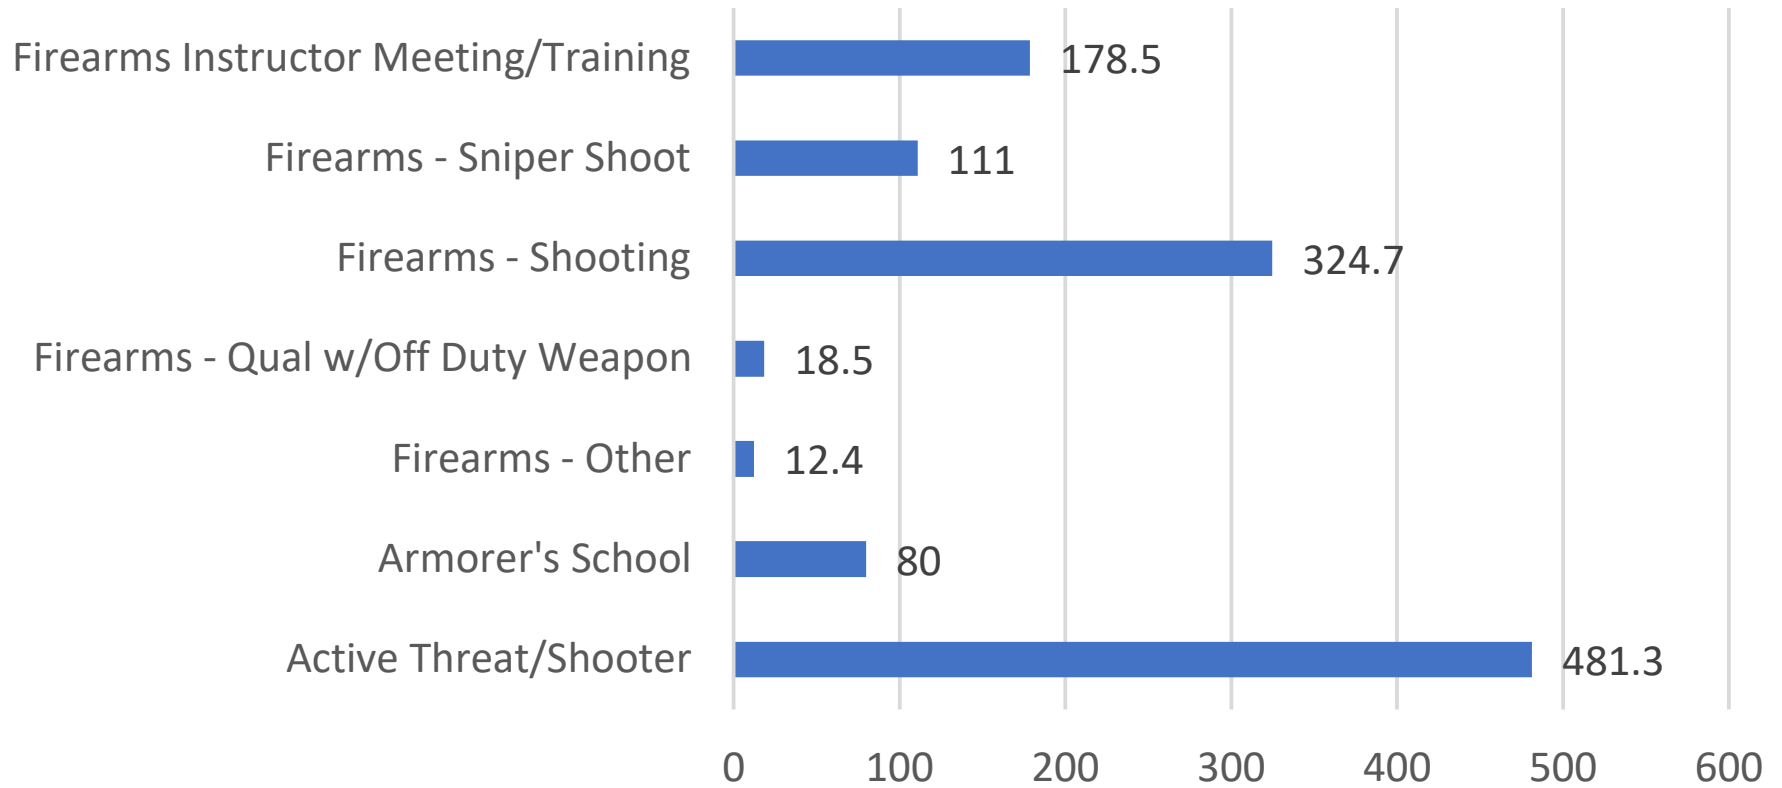

La Crosse Police Department

Training Report 2019

Community Based Training in hours

Patrol Based Training in hours

Investigative Based Training in hours

Tactical/Specialty Based Training in hours

Firearms Based Training in hours