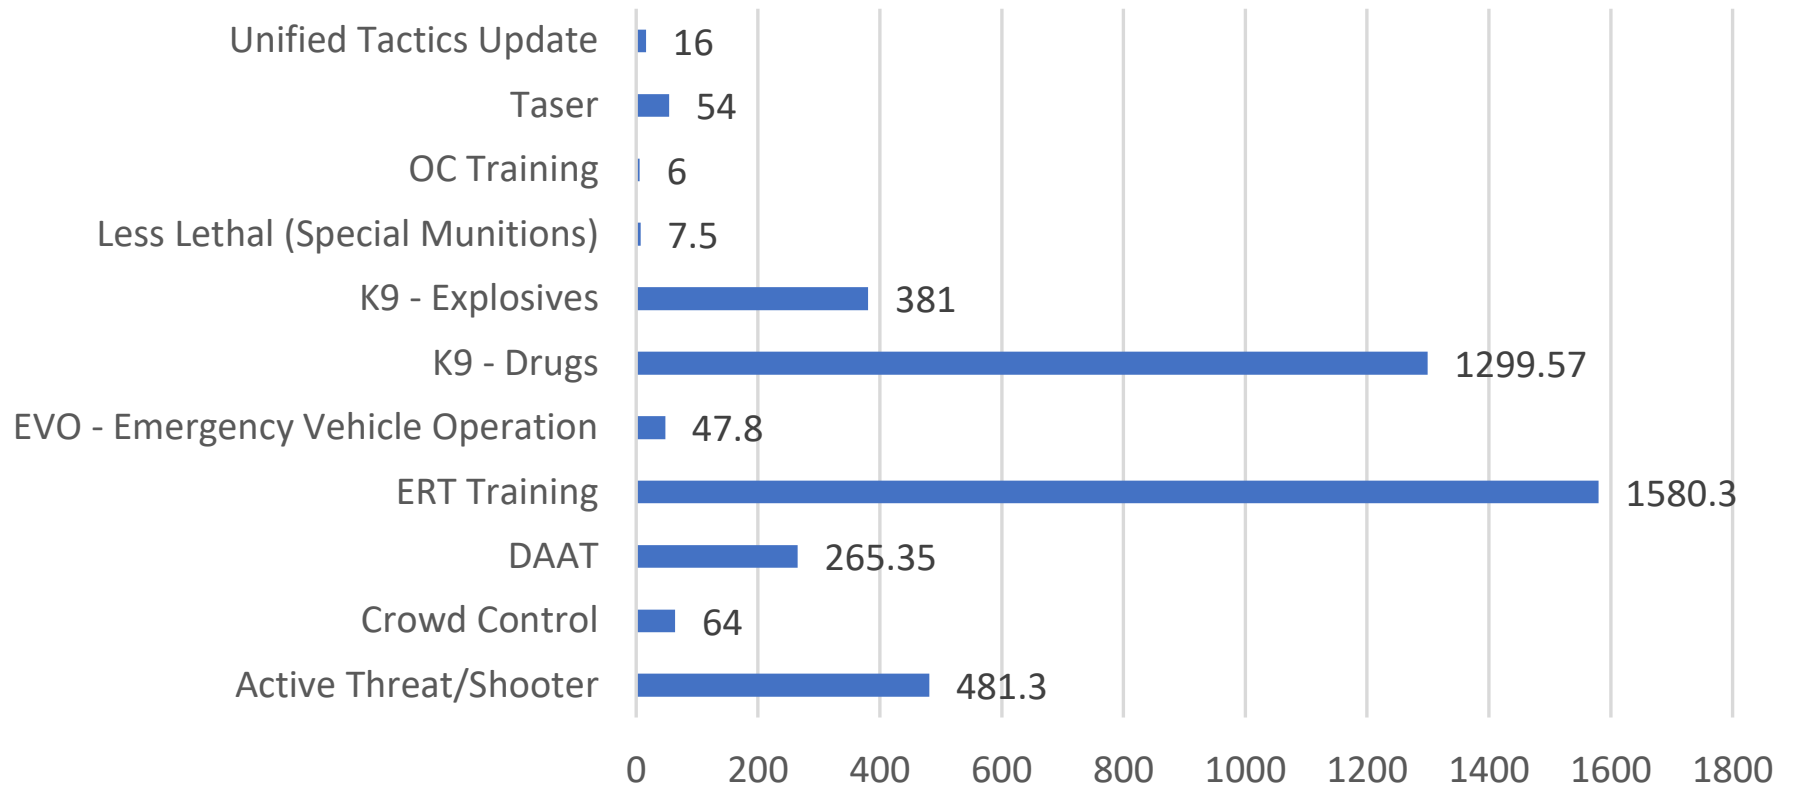

La Crosse Police Department

Training Report 2019

Community Based Training in hours

Patrol Based Training in hours

Investigative Based Training in hours

Tactical/Specialty Based Training in hours

Firearms Based Training in hours