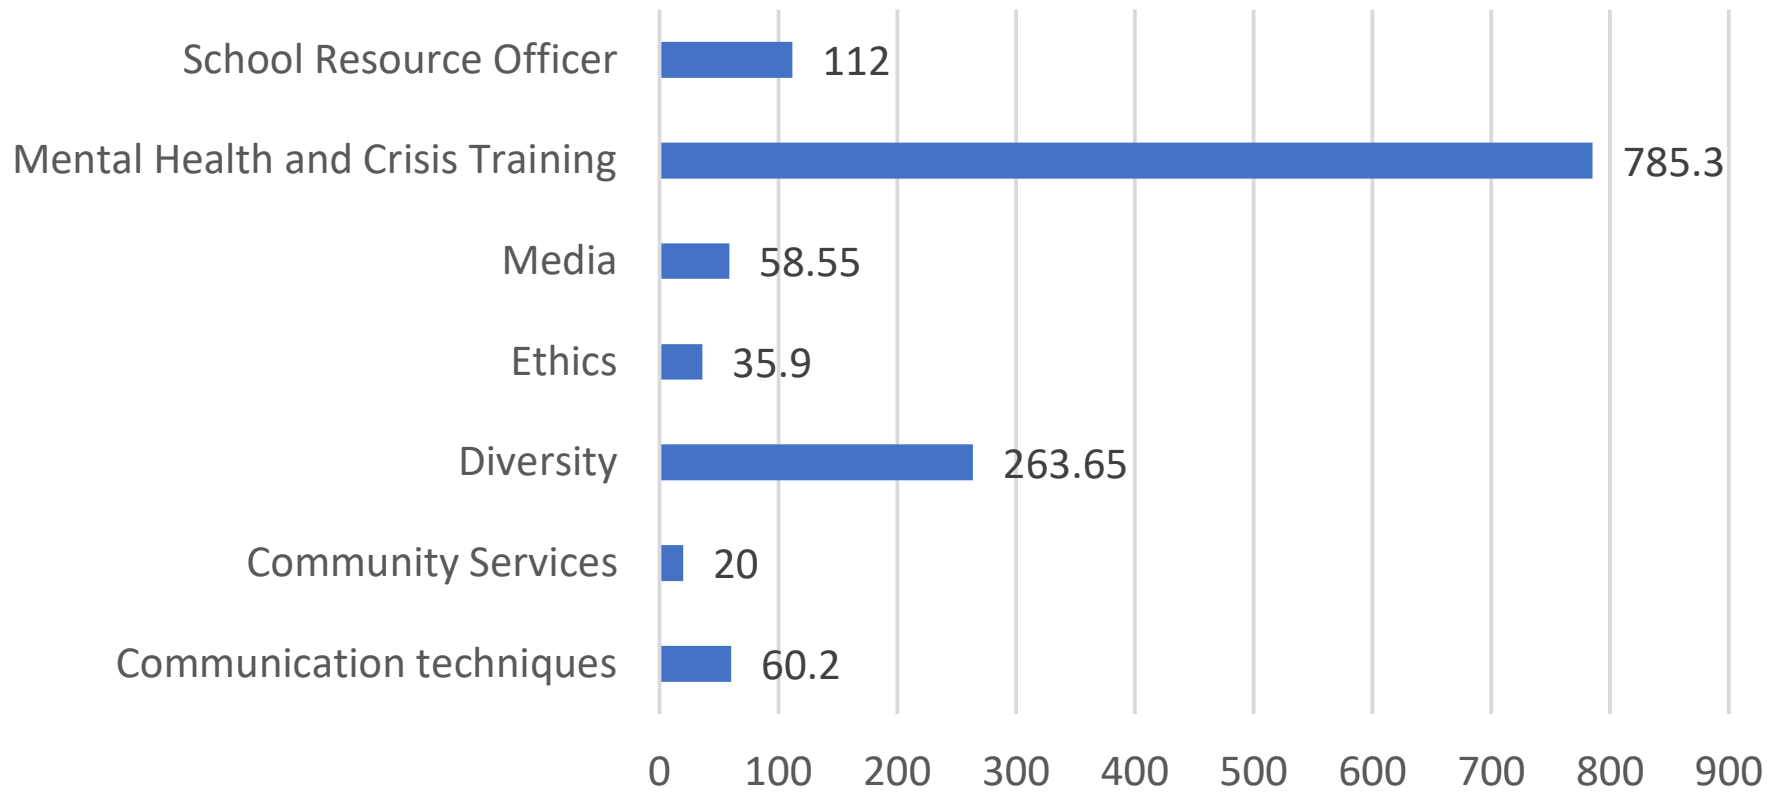

La Crosse Police Department

Training Report 2019

Community Based Training in hours

Patrol Based Training in hours

Investigative Based Training in hours

Tactical/Specialty Based Training in hours

Firearms Based Training in hours