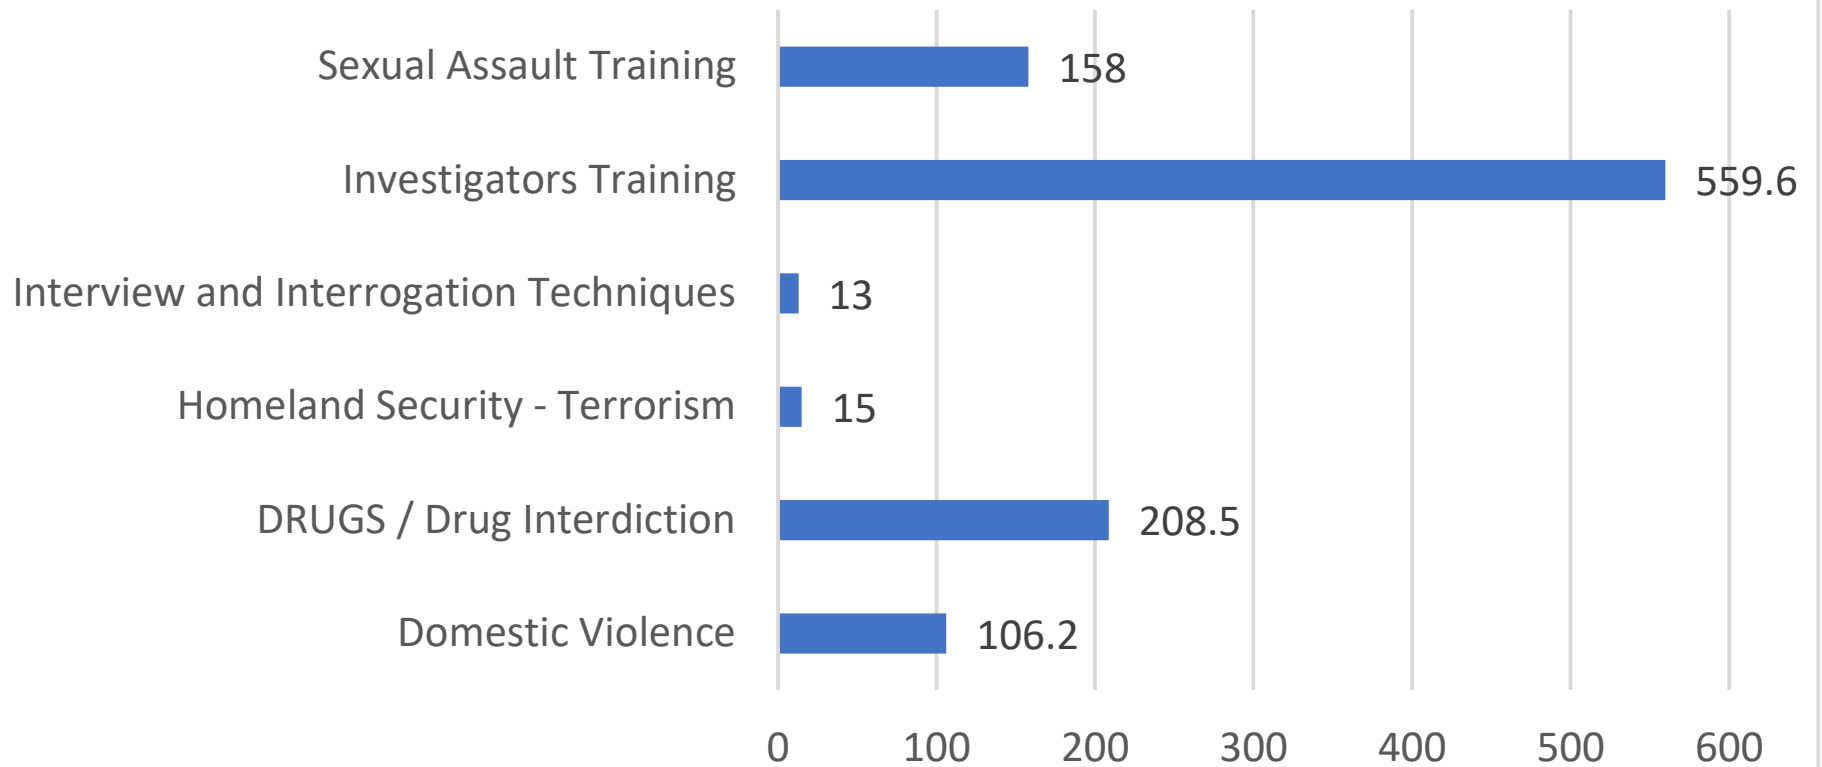

La Crosse Police Department

Training Report 2019

Community Based Training in hours

Patrol Based Training in hours

Investigative Based Training in hours

Tactical/Specialty Based Training in hours

Firearms Based Training in hours