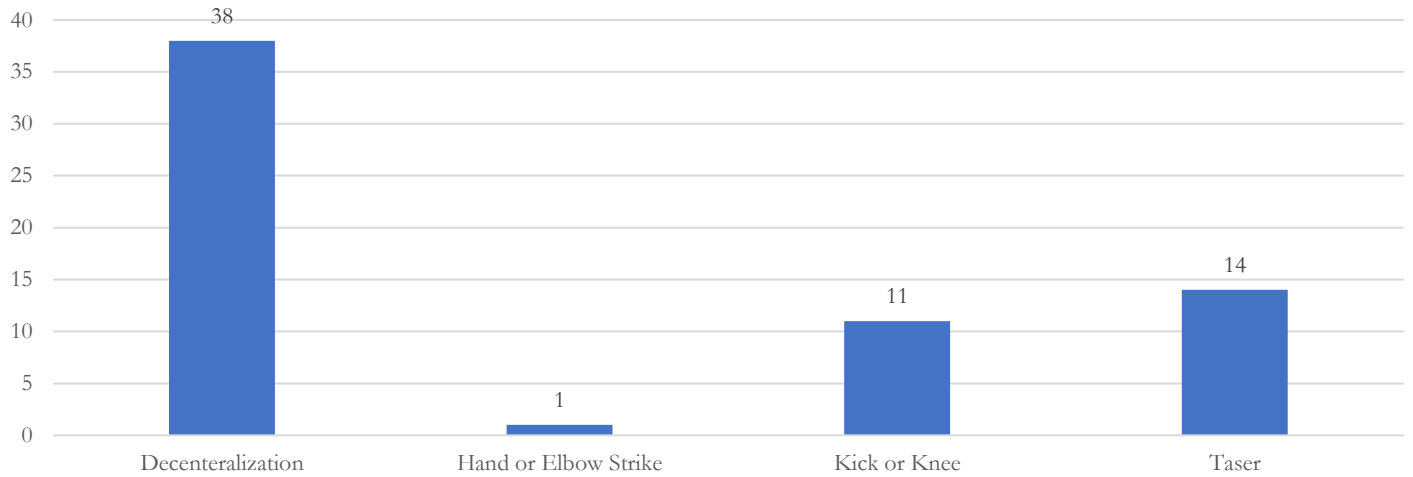

La Crosse Police Department 2020 Use of Force Report

2020 Total Incidents

2020 Enforcement Actions¹

Percentage of Enforcement Actions
that required use of force

51

4983

1.02%

Response Techniques Used (by Instance)

If an officer used a response technique multiple times during an incident, then it would be counted each time it is used on the chart below

Response Technique Used (by Incident)

If an officer used a response technique multiple times during an incident, then it would be only counted once for the incident in the chart below