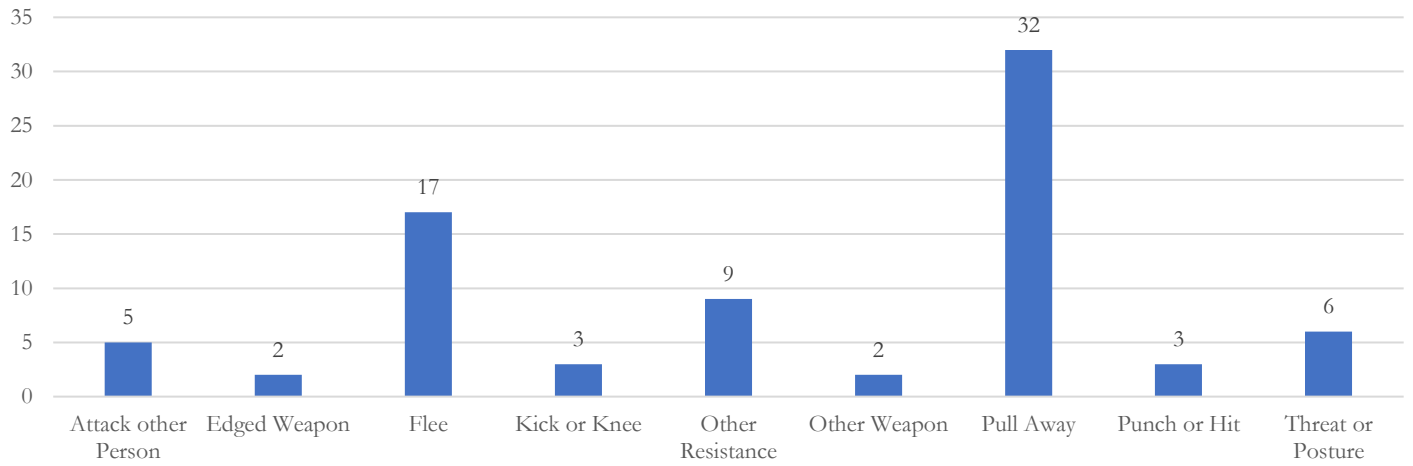

La Crosse Police Department 2020 Use of Force Report

2020 Total Incidents

2020 Enforcement Actions¹

Percentage of Enforcement Actions
that required use of force

51

4983

1.02%

Response Techniques Used (by Instance)

If an officer used a response technique multiple times during an incident, then it would be counted each time it is used on the chart below

Response Technique Used (by Incident)

If an officer used a response technique multiple times during an incident, then it would be only counted once for the incident in the chart below

¹ Does not include parking or traffic enforcement actions.

Resistances Encountered

Subject Age

Subject Race

Subject Gender

Percentage of Incidents

2020

Subject was suspected of being under the influence of alcohol

25.5%

Subject was suspected of being under the influence of drugs

27.5%