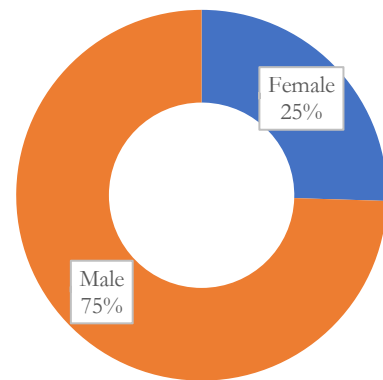

¹ Does not include parking or traffic enforcement actions.

Resistances Encountered

Subject Age

Subject Race

Subject Gender

Percentage of Incidents

2020

Subject was suspected of being under the influence of alcohol

25.5%

Subject was suspected of being under the influence of drugs

27.5%