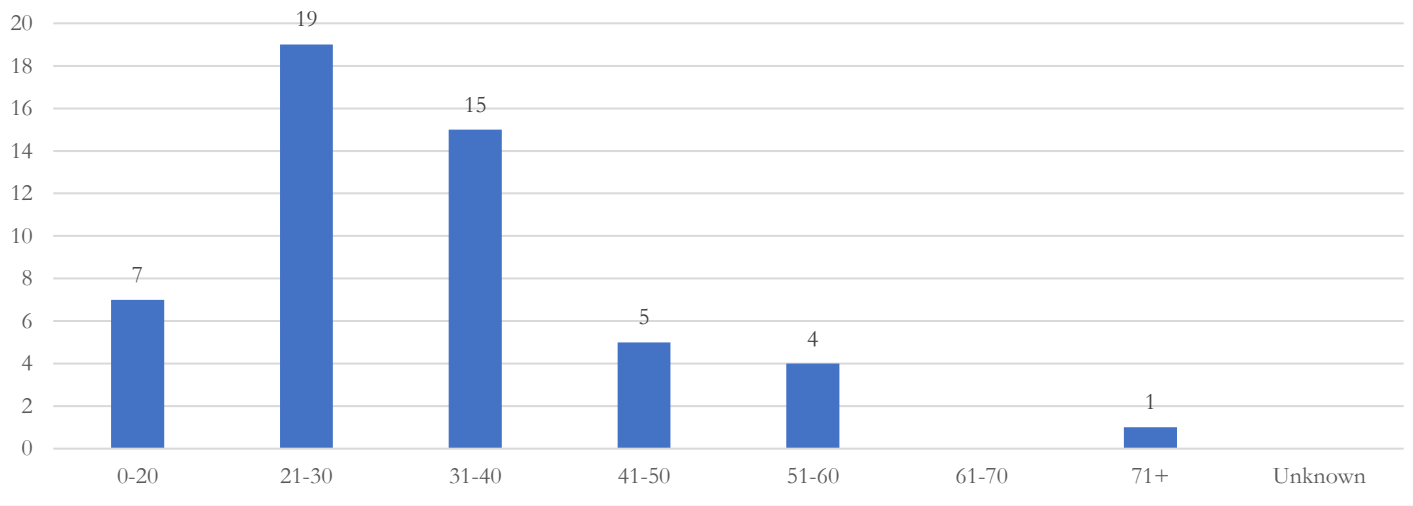

If an officer used a response technique multiple times during an incident, then it would be counted each time it is used on the chart below

Response Technique Used (by Incident)

If an officer used a response technique multiple times during an incident, then it would be only counted once for the incident in the chart below

¹ Does not include parking or traffic enforcement actions.

Resistances Encountered

Subject Age

Subject Race

Subject Gender

Percentage of Incidents

2020

Subject was suspected of being under the influence of alcohol

25.5%

Subject was suspected of being under the influence of drugs

27.5%