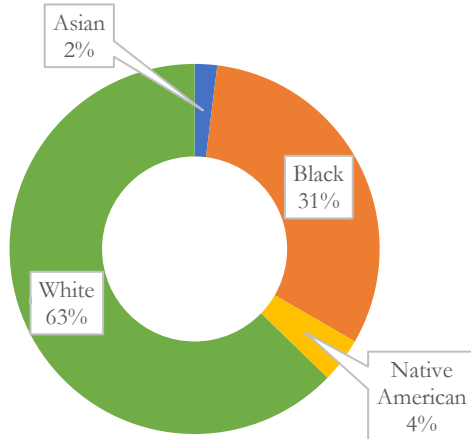

¹ Does not include parking or traffic enforcement actions.

Resistances Encountered

Subject Age

Subject Race

Subject Gender

Percentage of Incidents

2020

Subject was suspected of being under the influence of alcohol

25.5%

Subject was suspected of being under the influence of drugs

27.5%