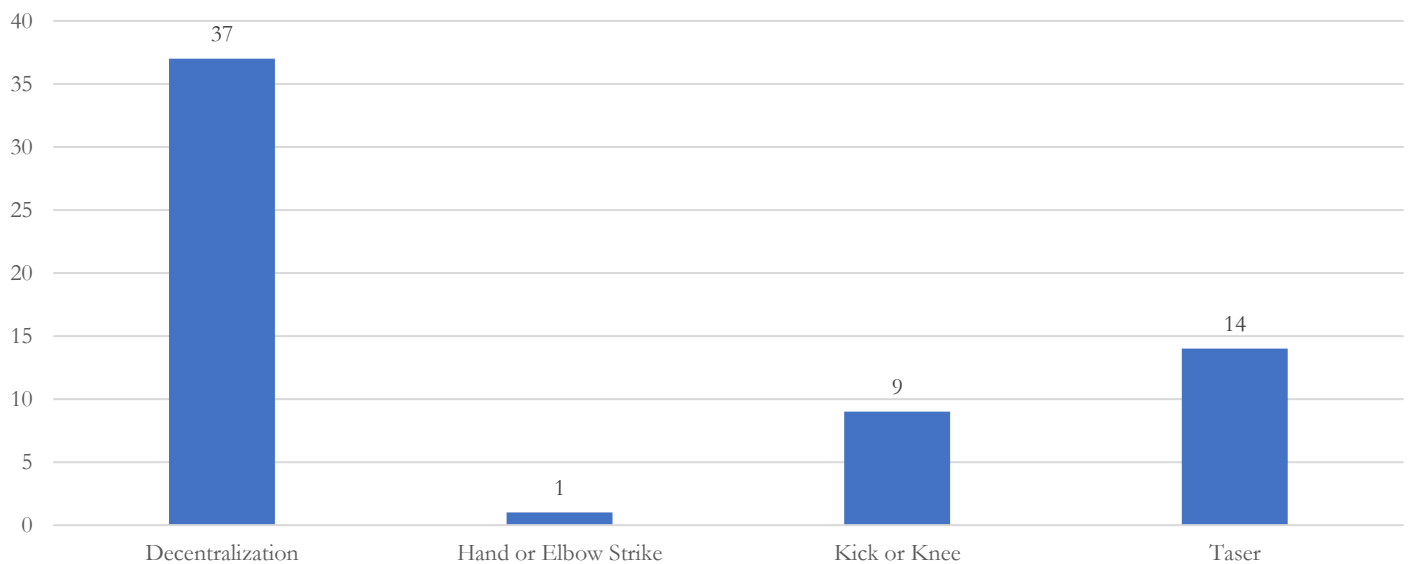

La Crosse Police Department 2020 Use of Force Report

2020 Total Incidents

2020 Enforcement Actions¹

Percentage of Enforcement Actions
that required use of force

51

4983

1.02%

Response Techniques Used (by Instance)

If an officer used a response technique multiple times during an incident, then it would be counted each time it is used on the chart below

Response Technique Used (by Incident)

If an officer used a response technique multiple times during an incident, then it would be only counted once for the incident in the chart below

¹ Does not include parking or traffic enforcement actions.

Resistances Encountered

Subject Age

Subject Race

Subject Gender

Percentage of Incidents

2020

Subject was suspected of being under the influence of alcohol

25.5%

Subject was suspected of being under the influence of drugs

27.5%