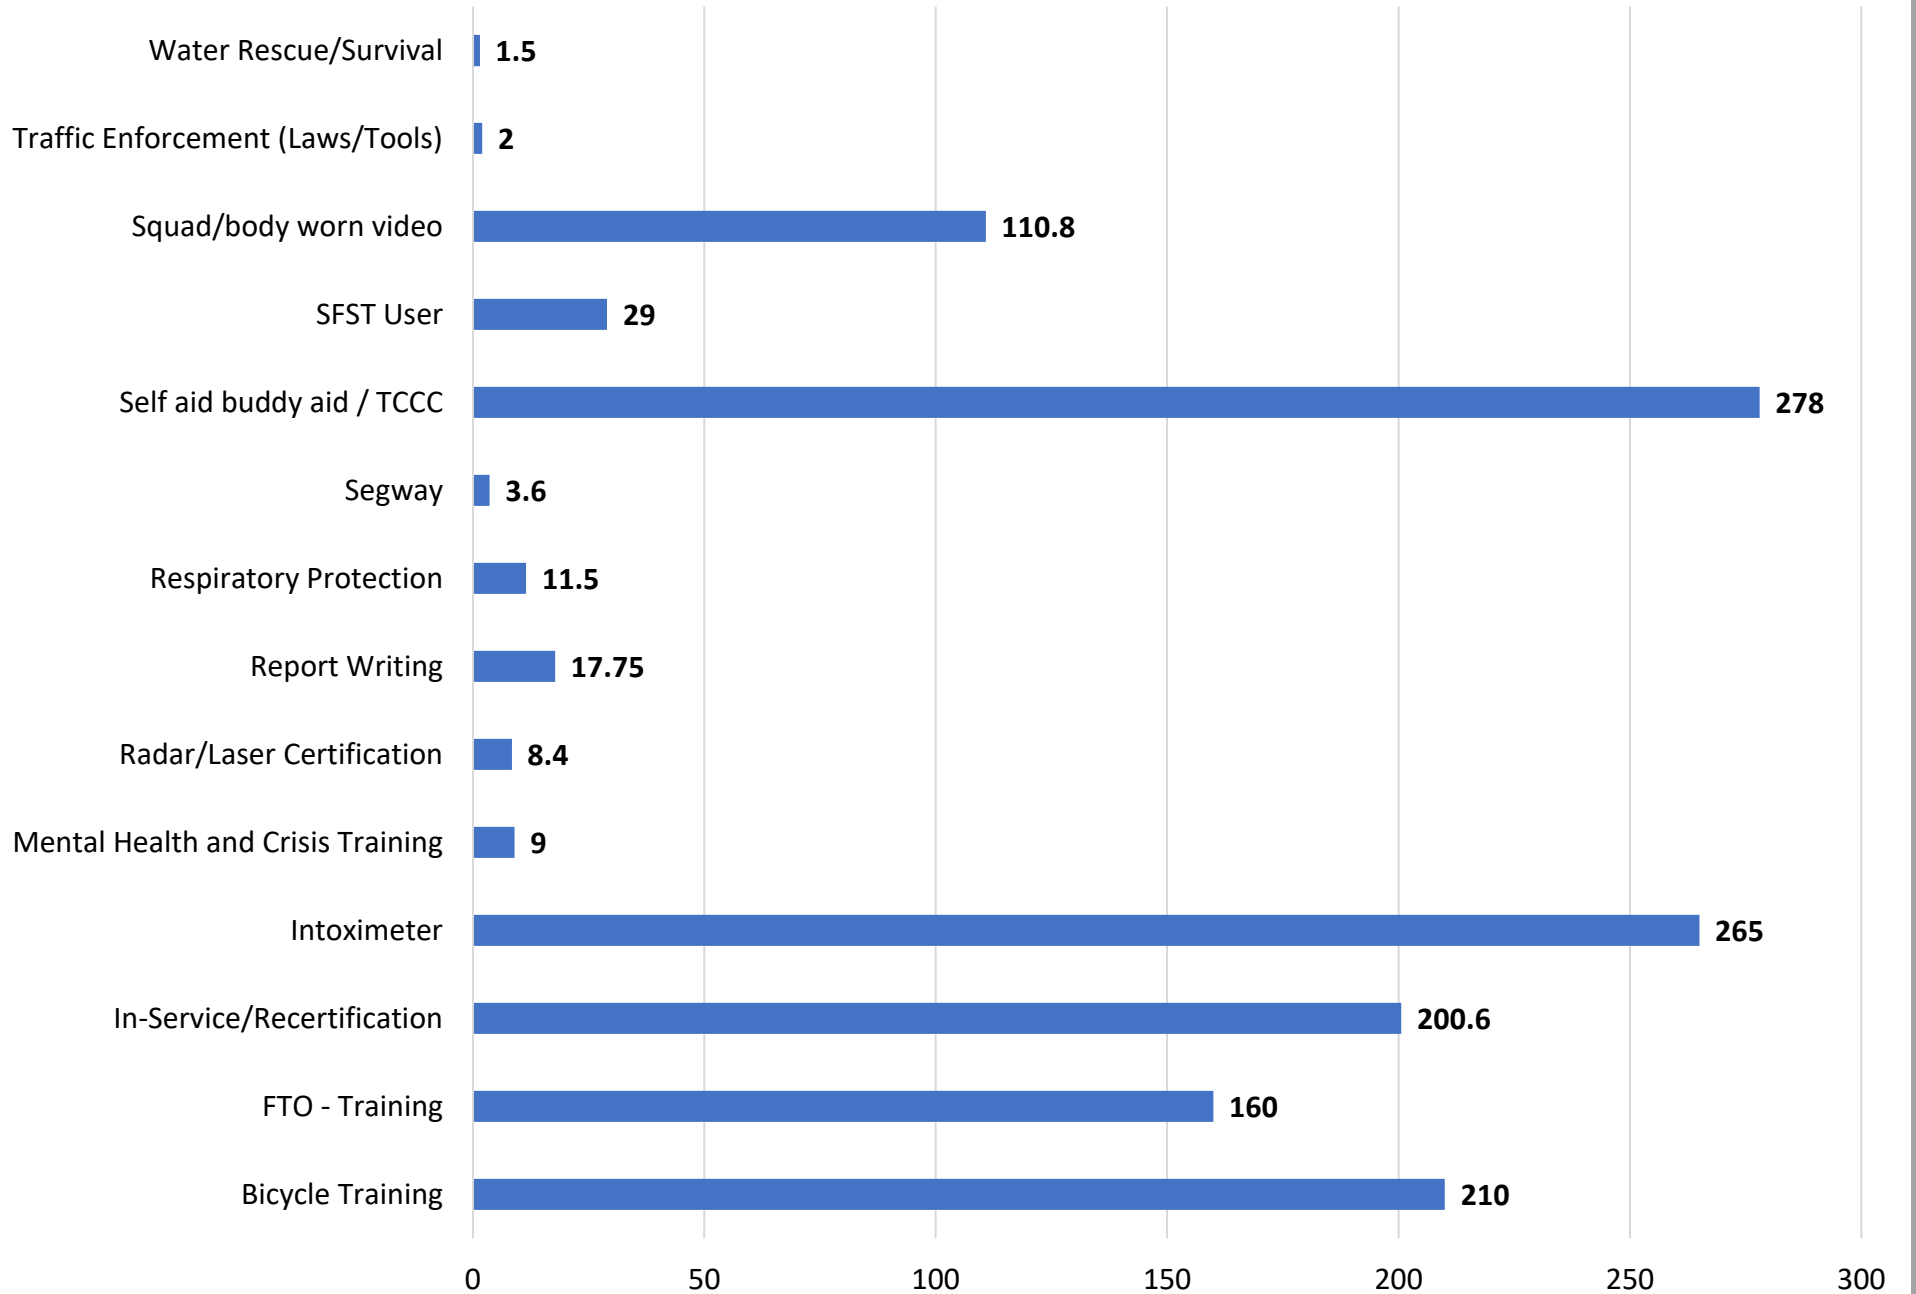

La Crosse Police Department

Training Report 2020

Community Based Training in hours

Patrol Based Training in hours

Investigative Based Training in hours

Tactical/Specialty Based Training in hours

Firearms Based Training in hours

Administrative Based Training in hours