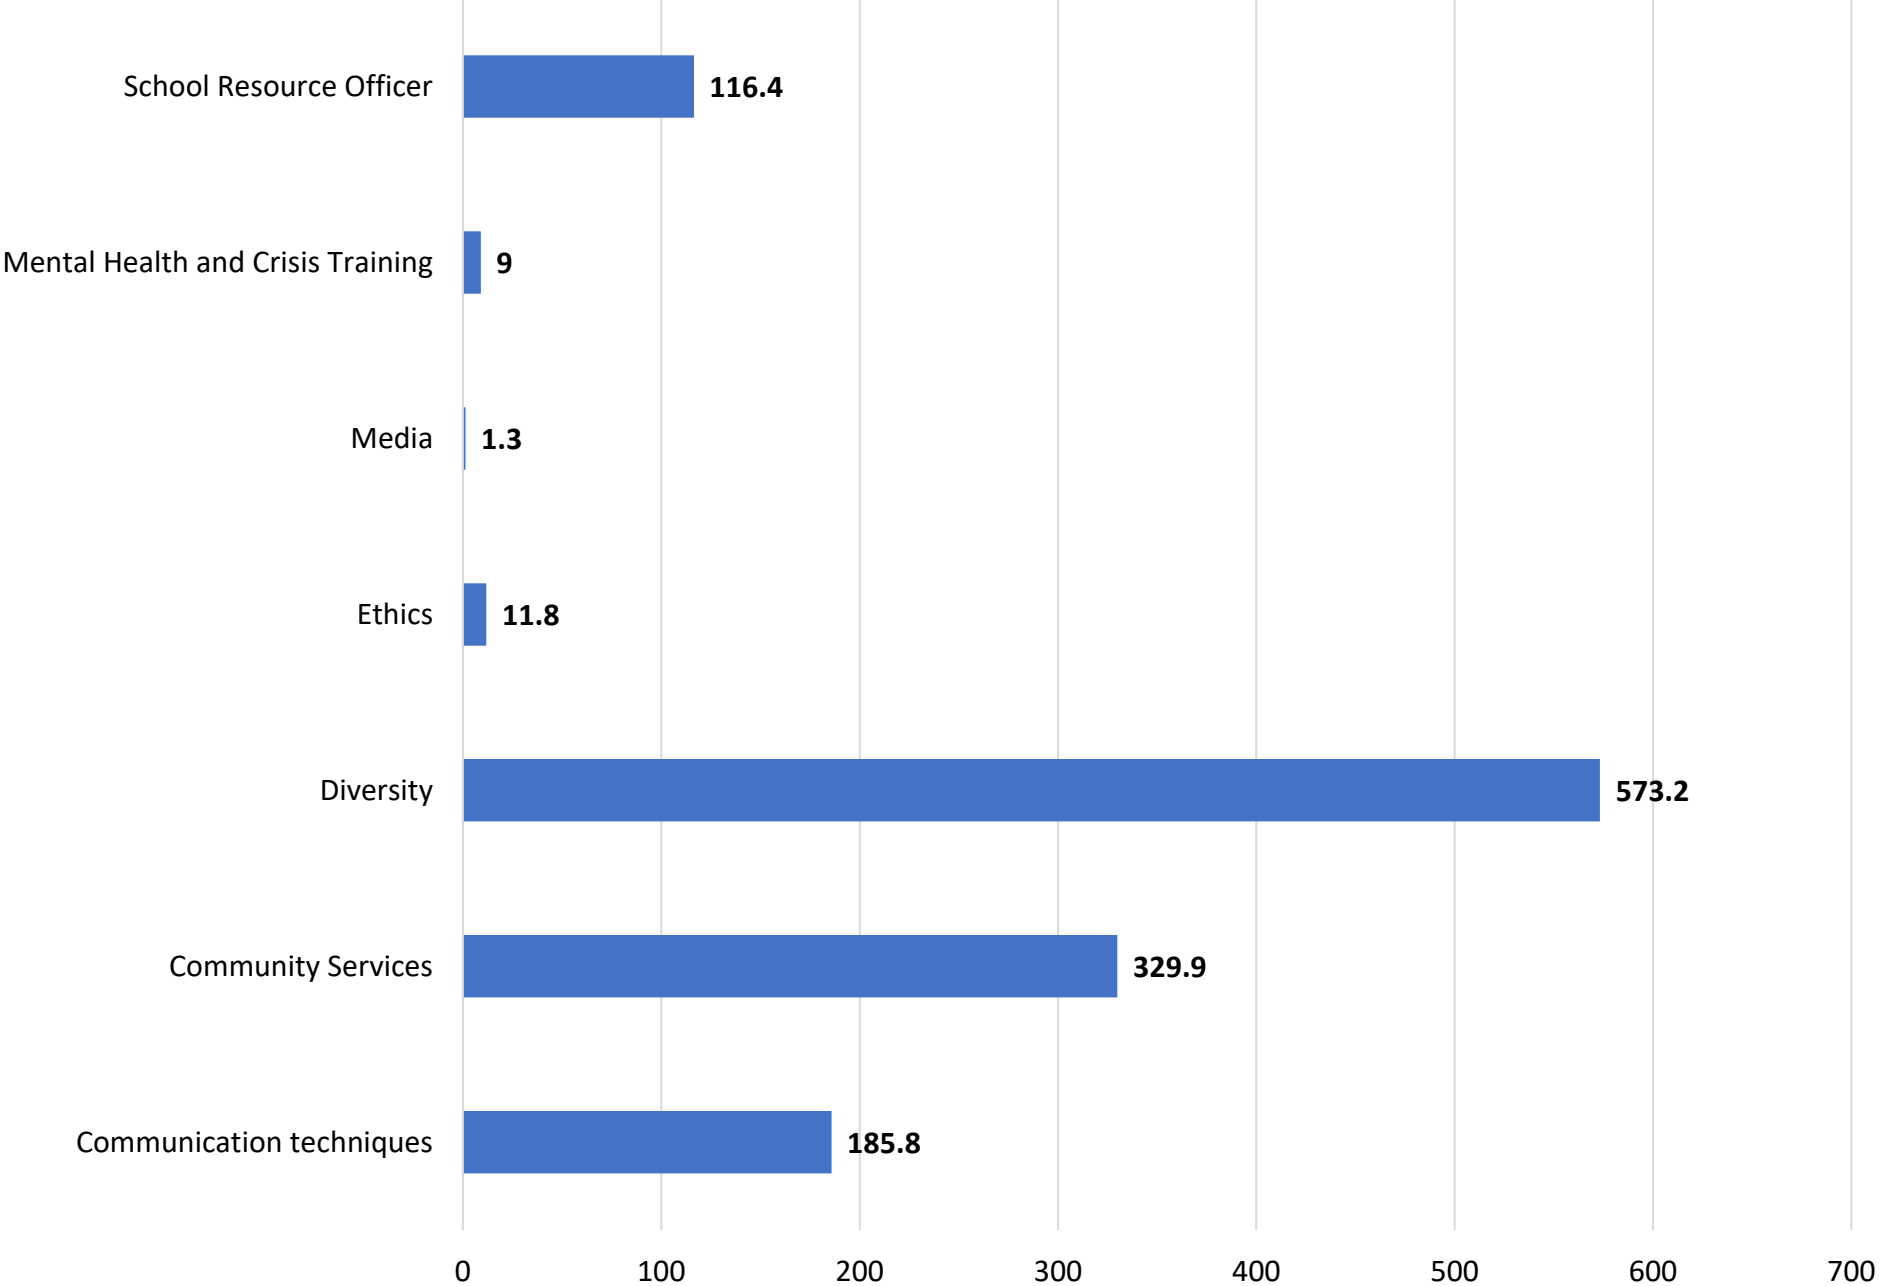

La Crosse Police Department

Training Report 2020

Community Based Training in hours

Patrol Based Training in hours

Investigative Based Training in hours

Tactical/Specialty Based Training in hours

Firearms Based Training in hours

Administrative Based Training in hours