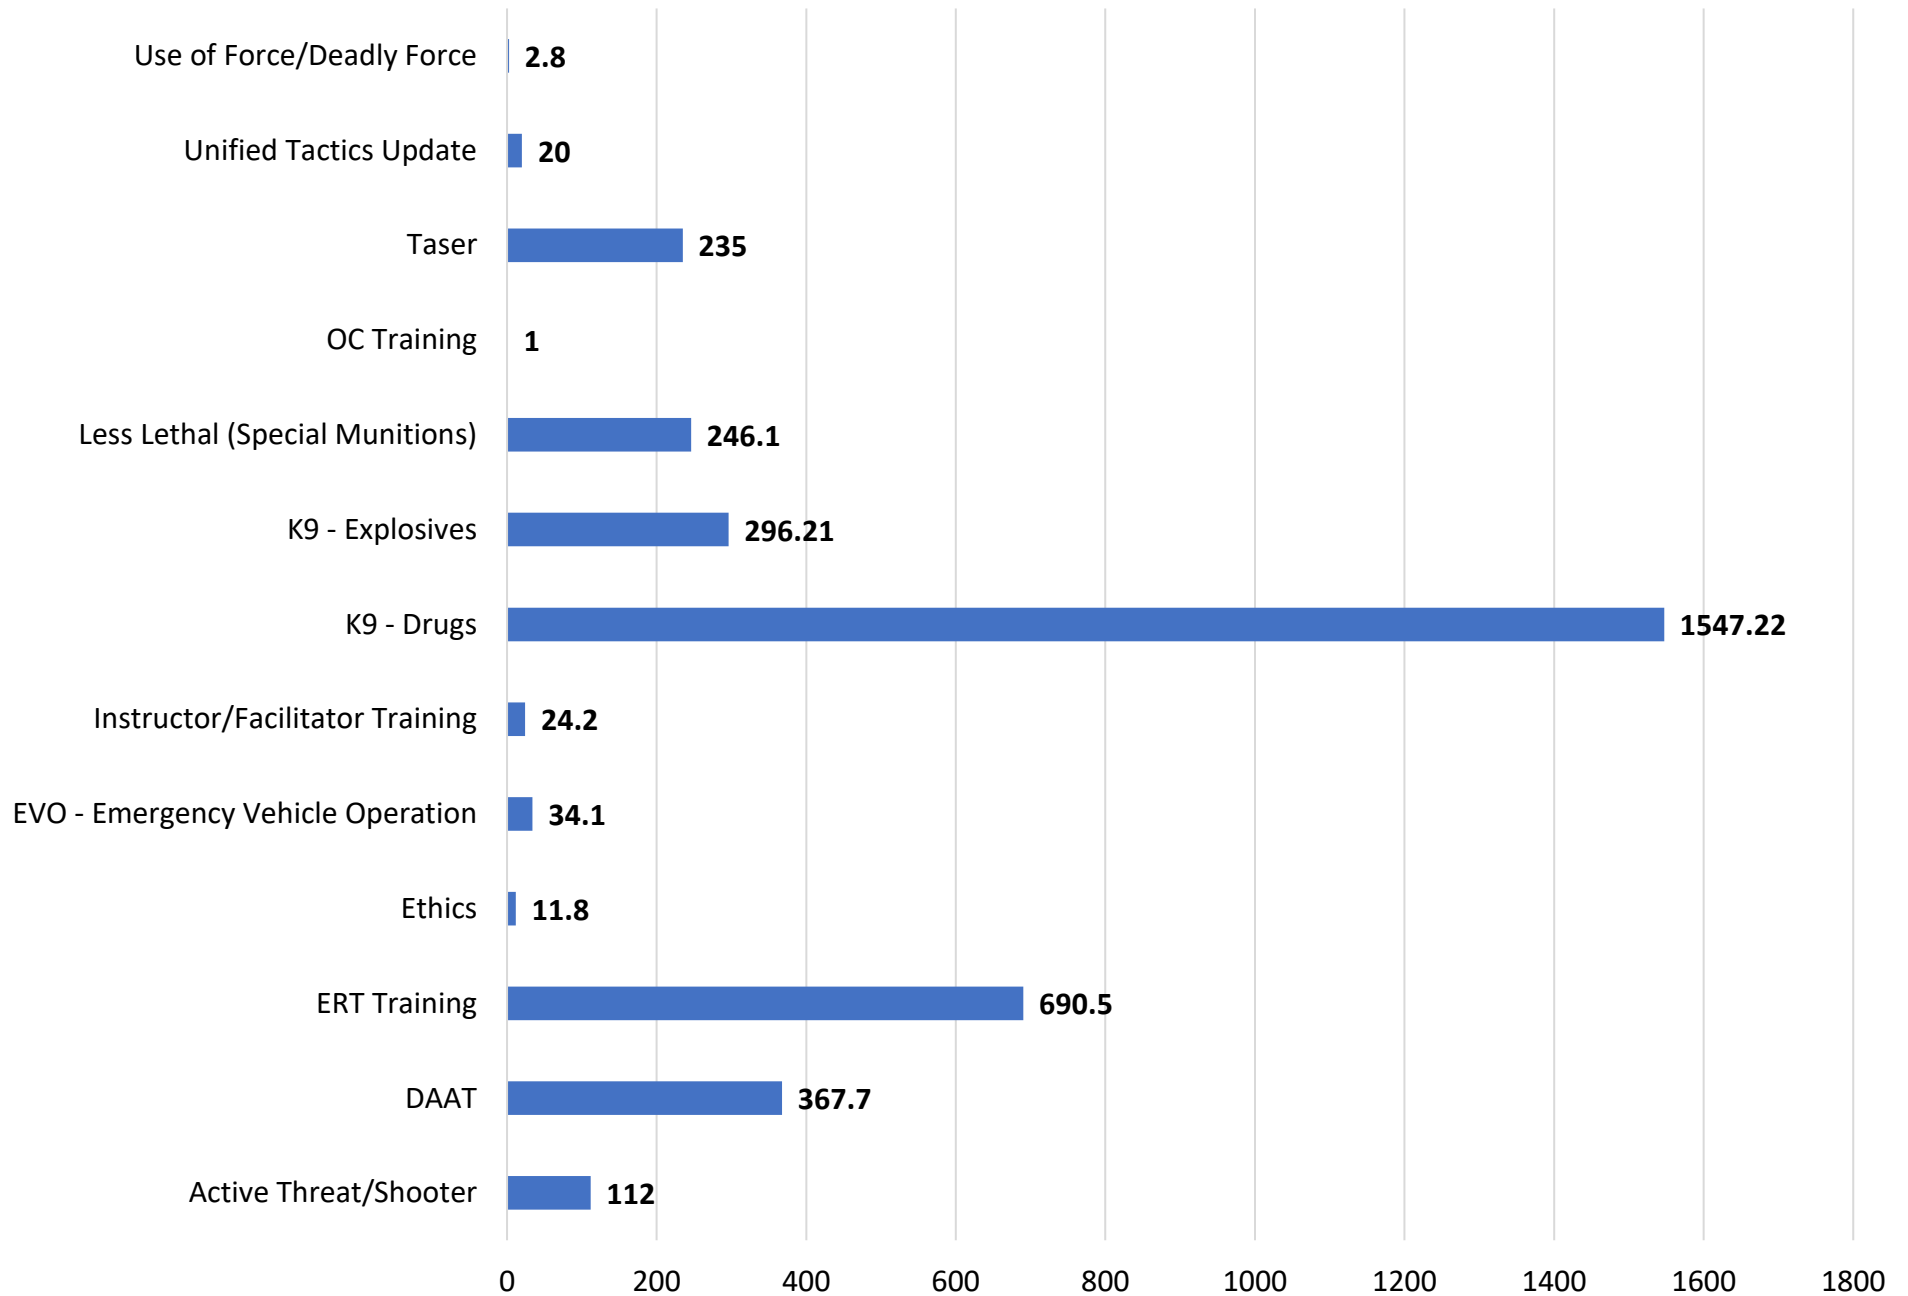

La Crosse Police Department

Training Report 2020

Community Based Training in hours

Patrol Based Training in hours

Investigative Based Training in hours

Tactical/Specialty Based Training in hours

Firearms Based Training in hours

Administrative Based Training in hours