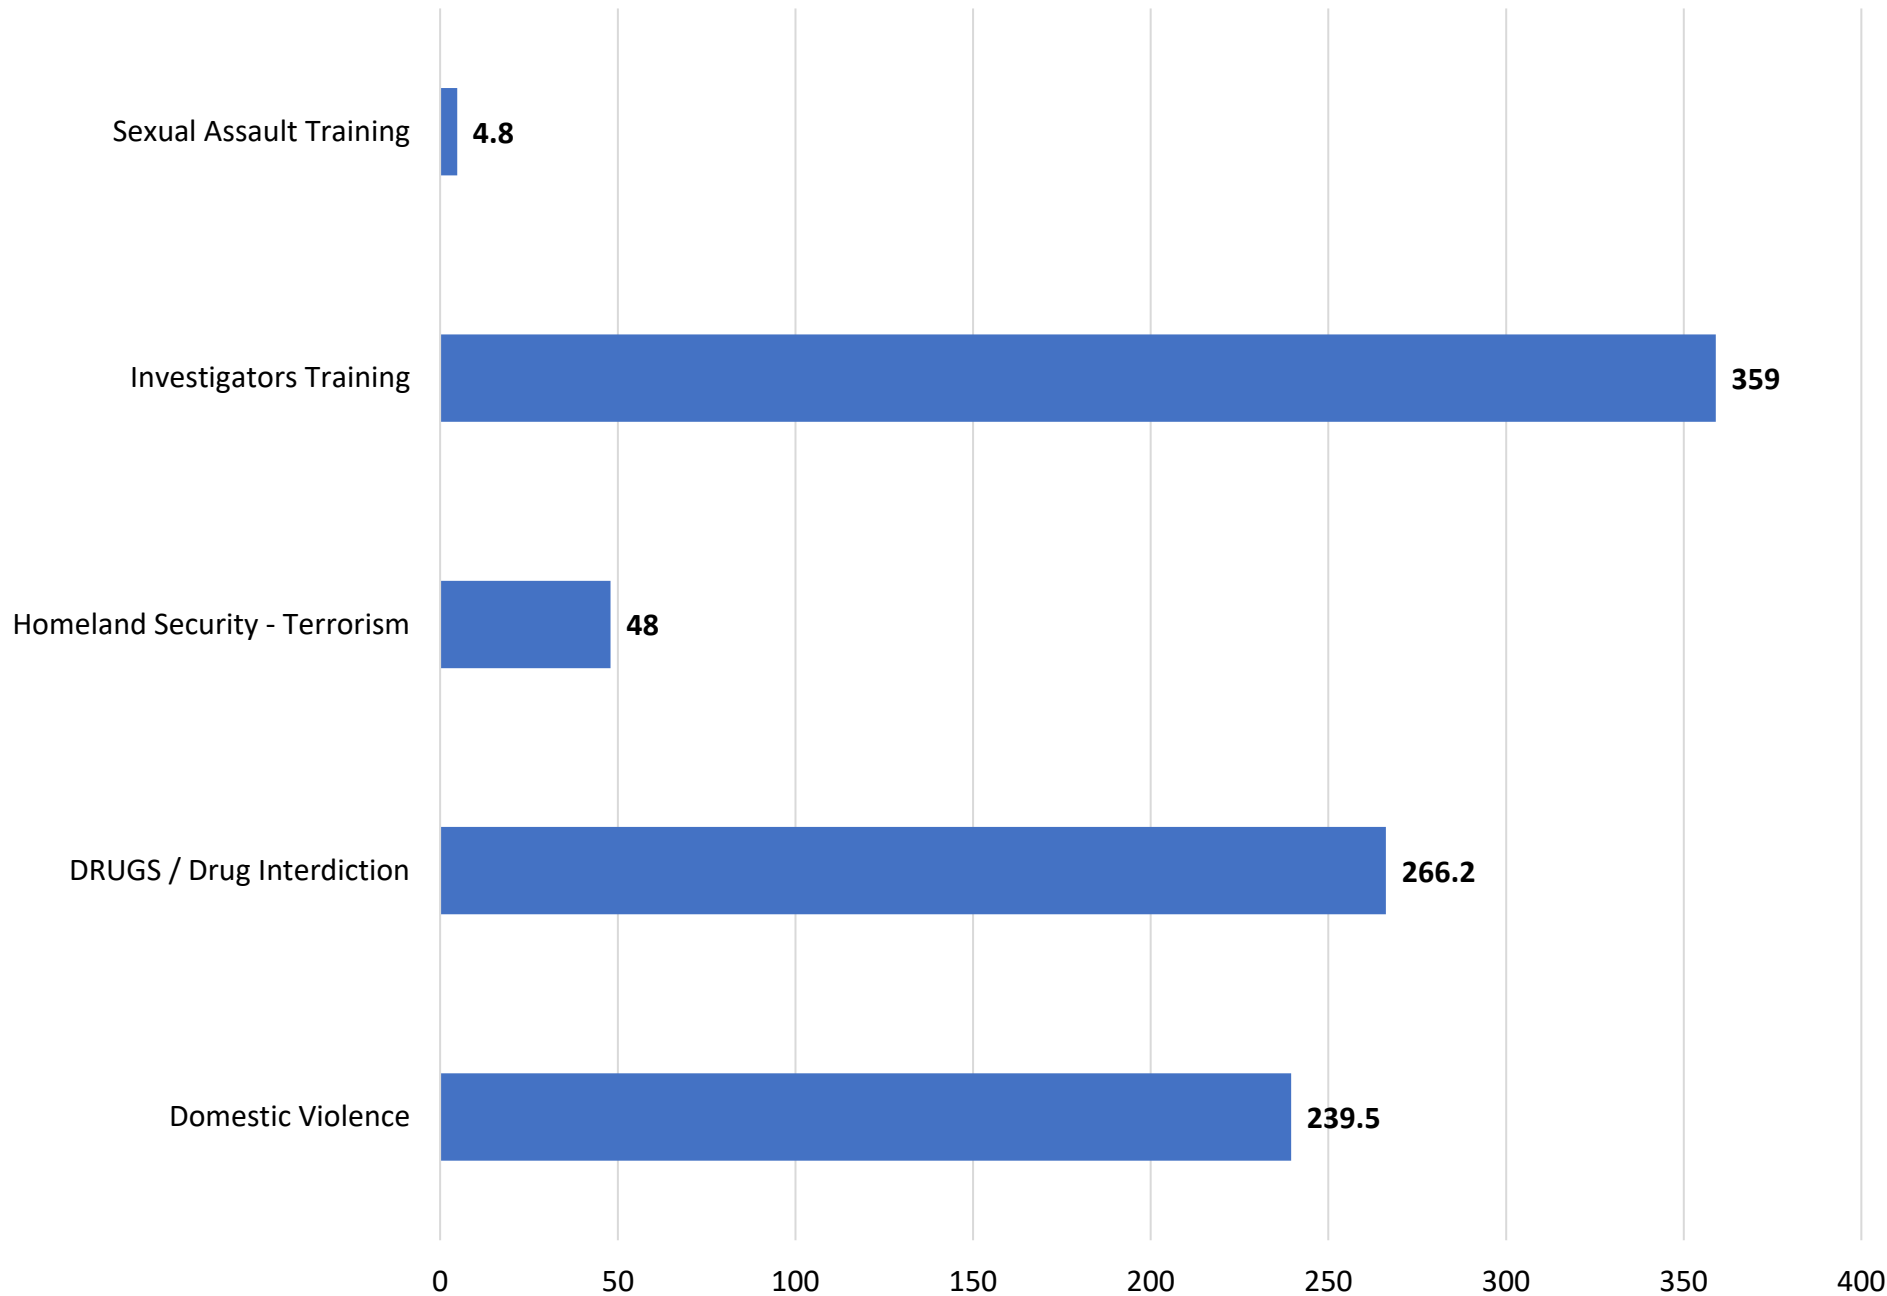

La Crosse Police Department

Training Report 2020

Community Based Training in hours

Patrol Based Training in hours

Investigative Based Training in hours

Tactical/Specialty Based Training in hours

Firearms Based Training in hours

Administrative Based Training in hours