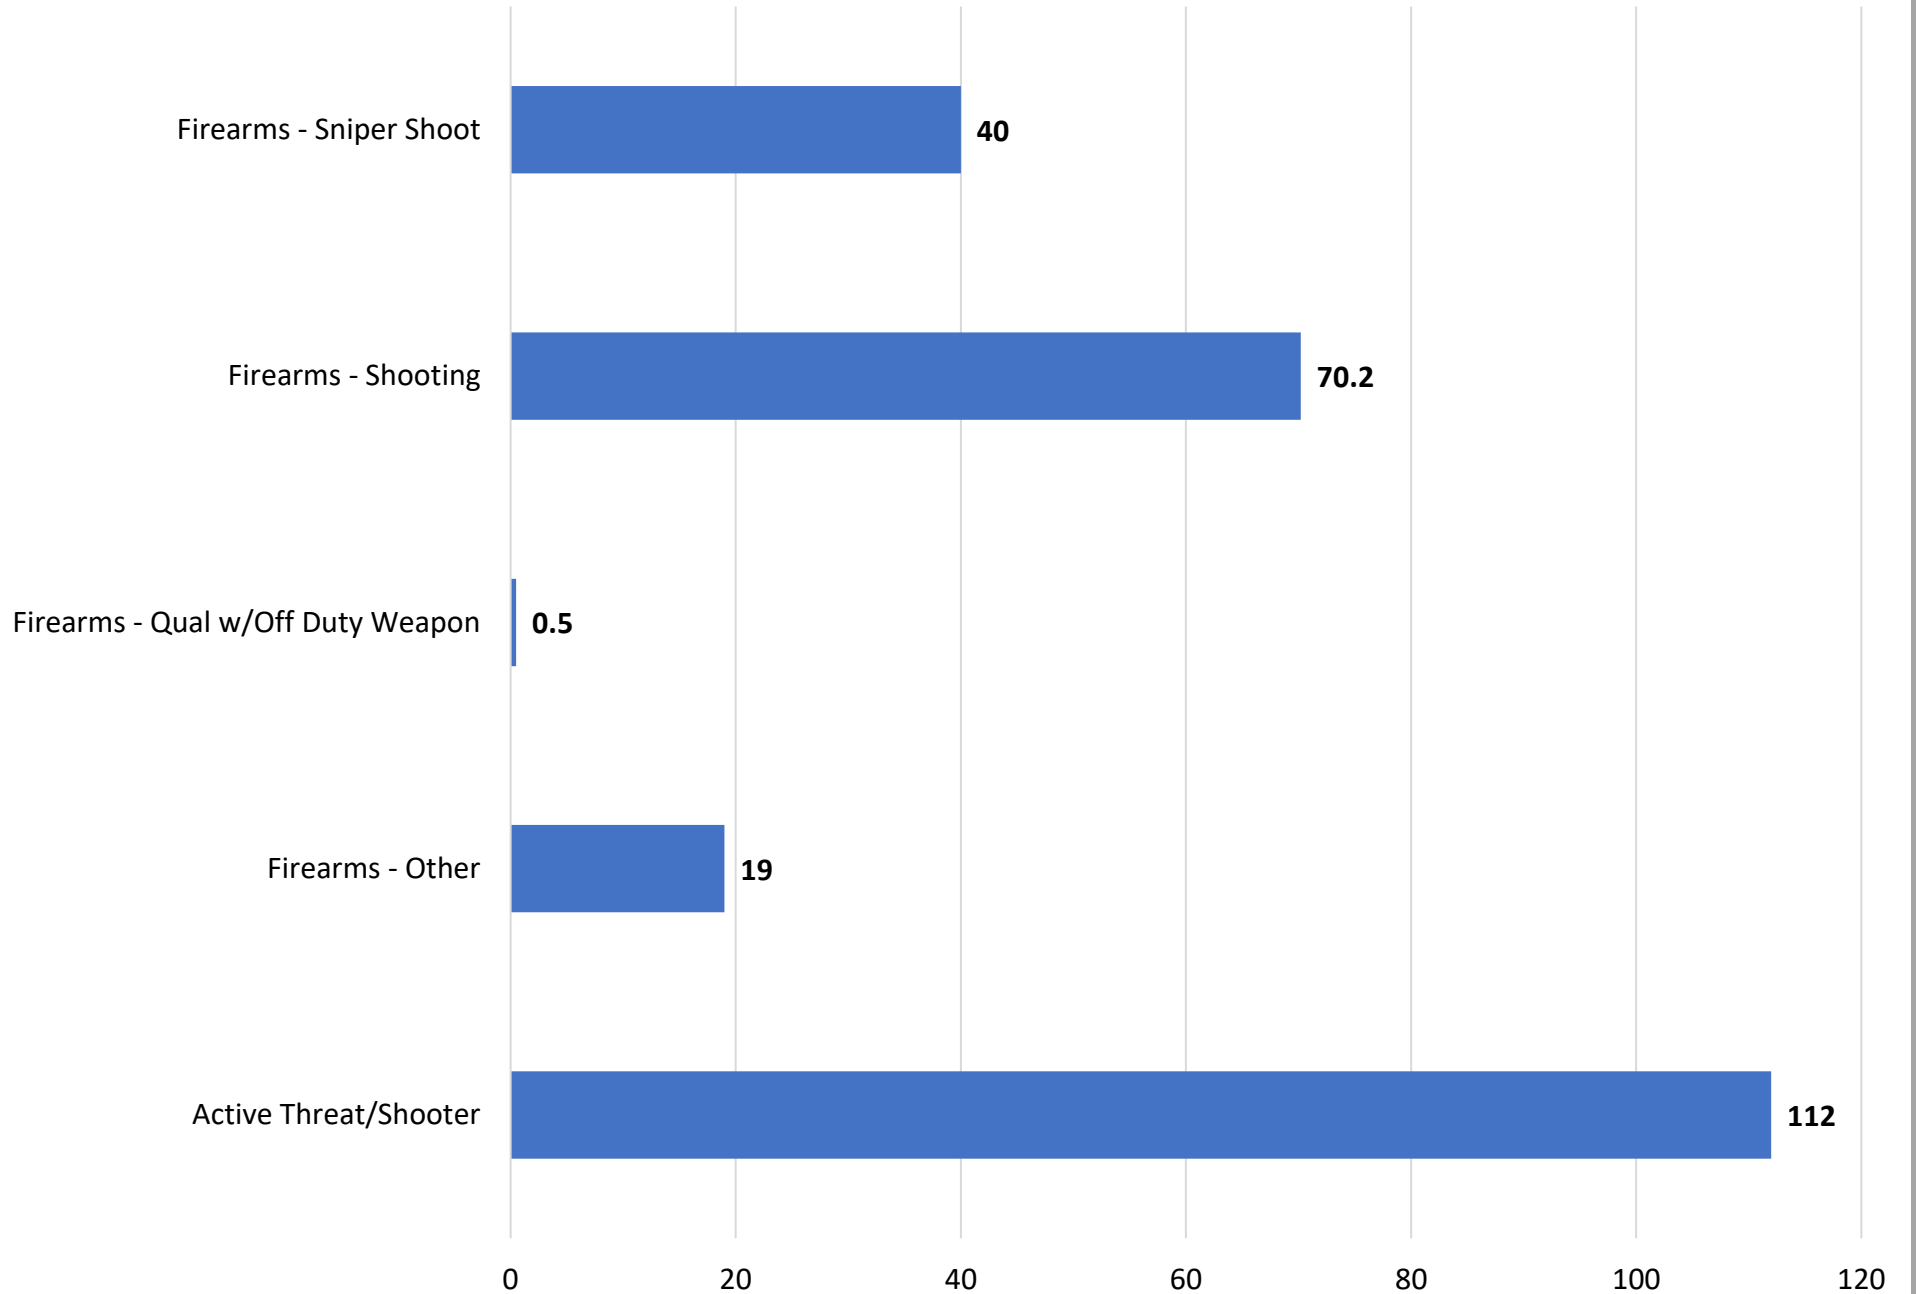

La Crosse Police Department

Training Report 2020

Community Based Training in hours

Patrol Based Training in hours

Investigative Based Training in hours

Tactical/Specialty Based Training in hours

Firearms Based Training in hours