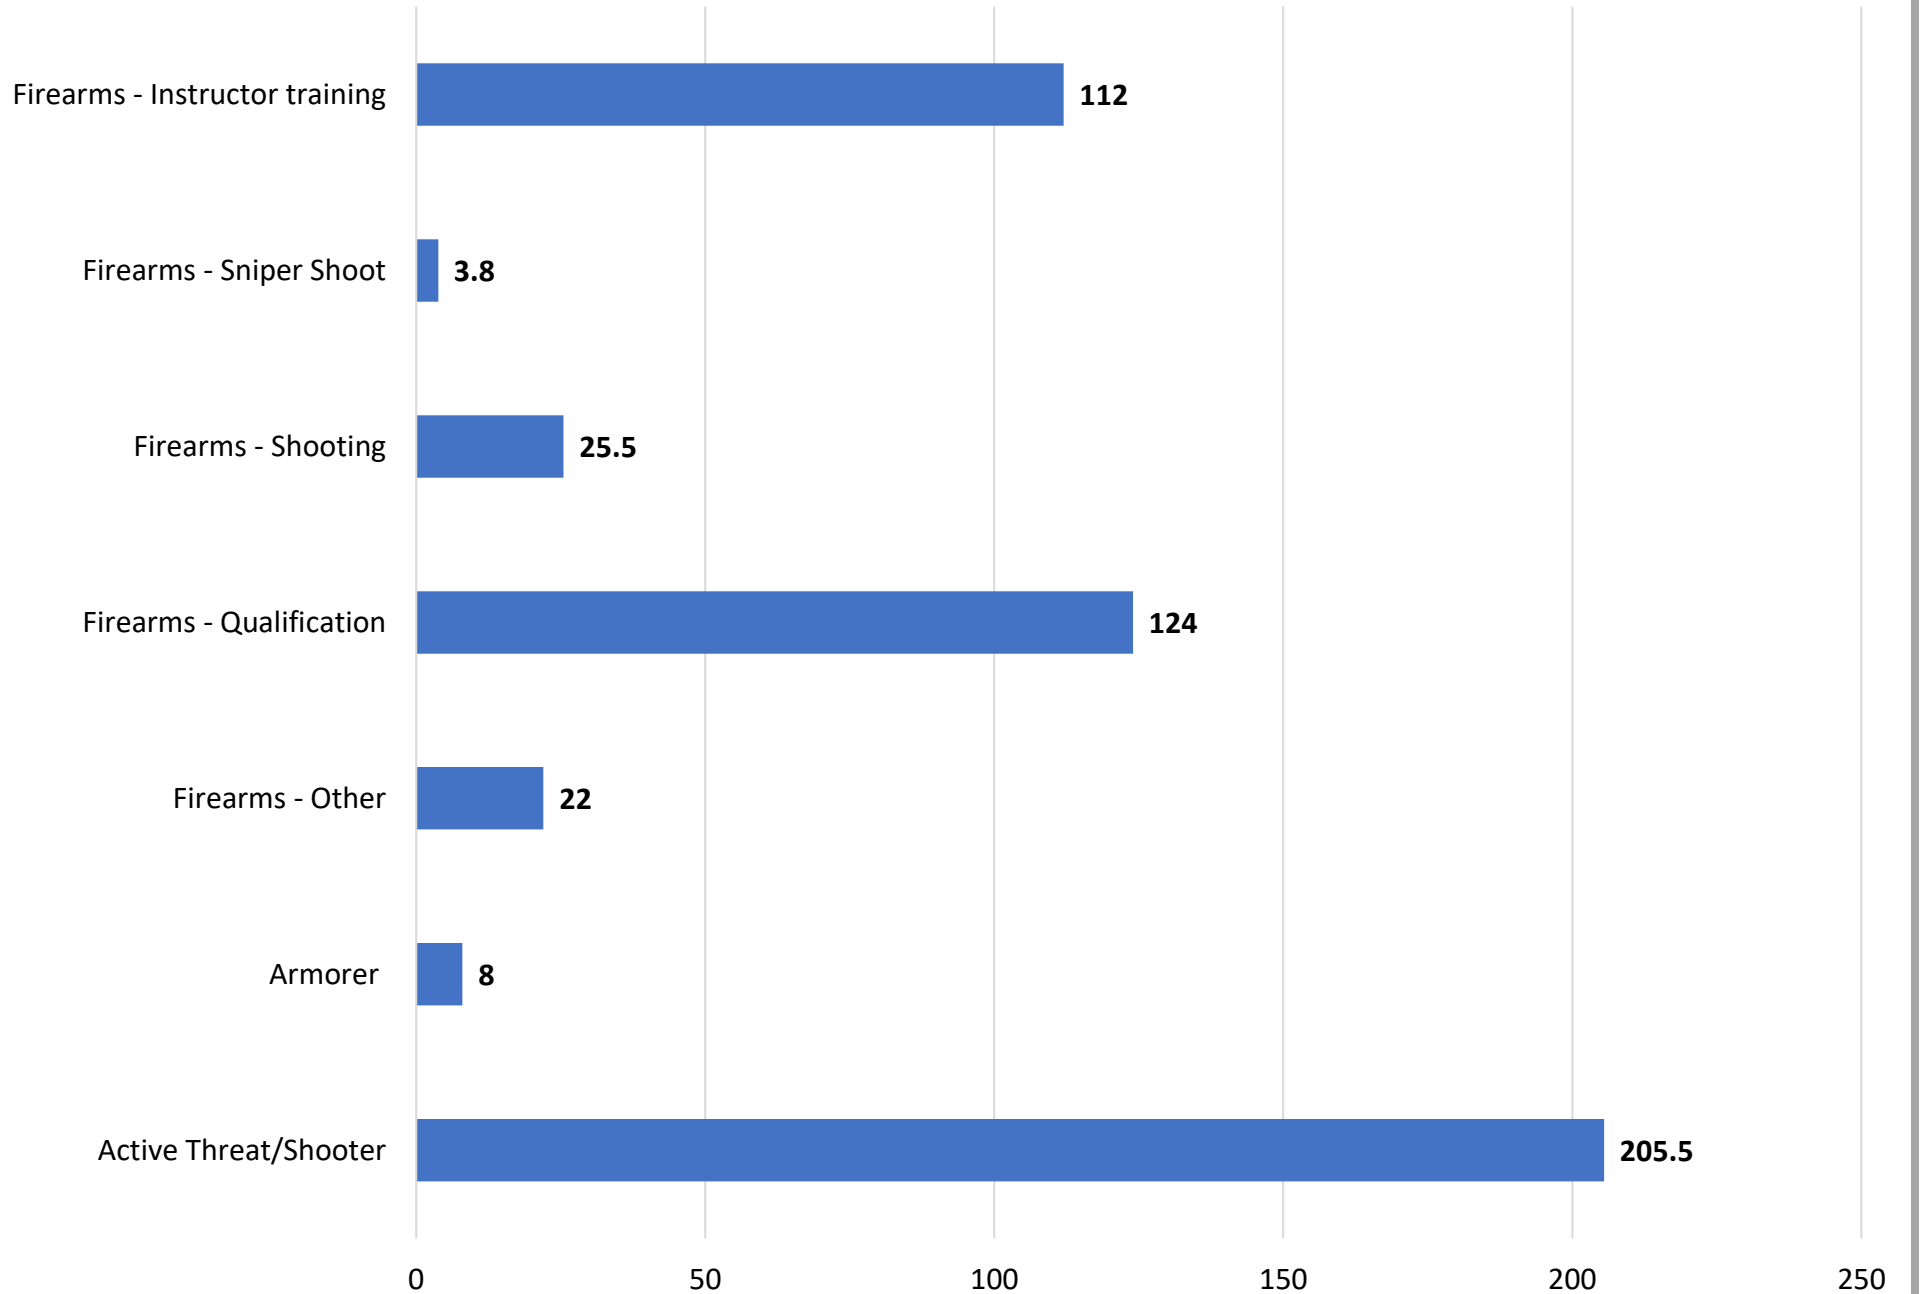

La Crosse Police Department

Training Report 2021

Community Based Training in hours

Patrol Based Training in hours

Investigative Based Training in hours

Tactical/Specialty Based Training in hours

Firearms Based Training in hours