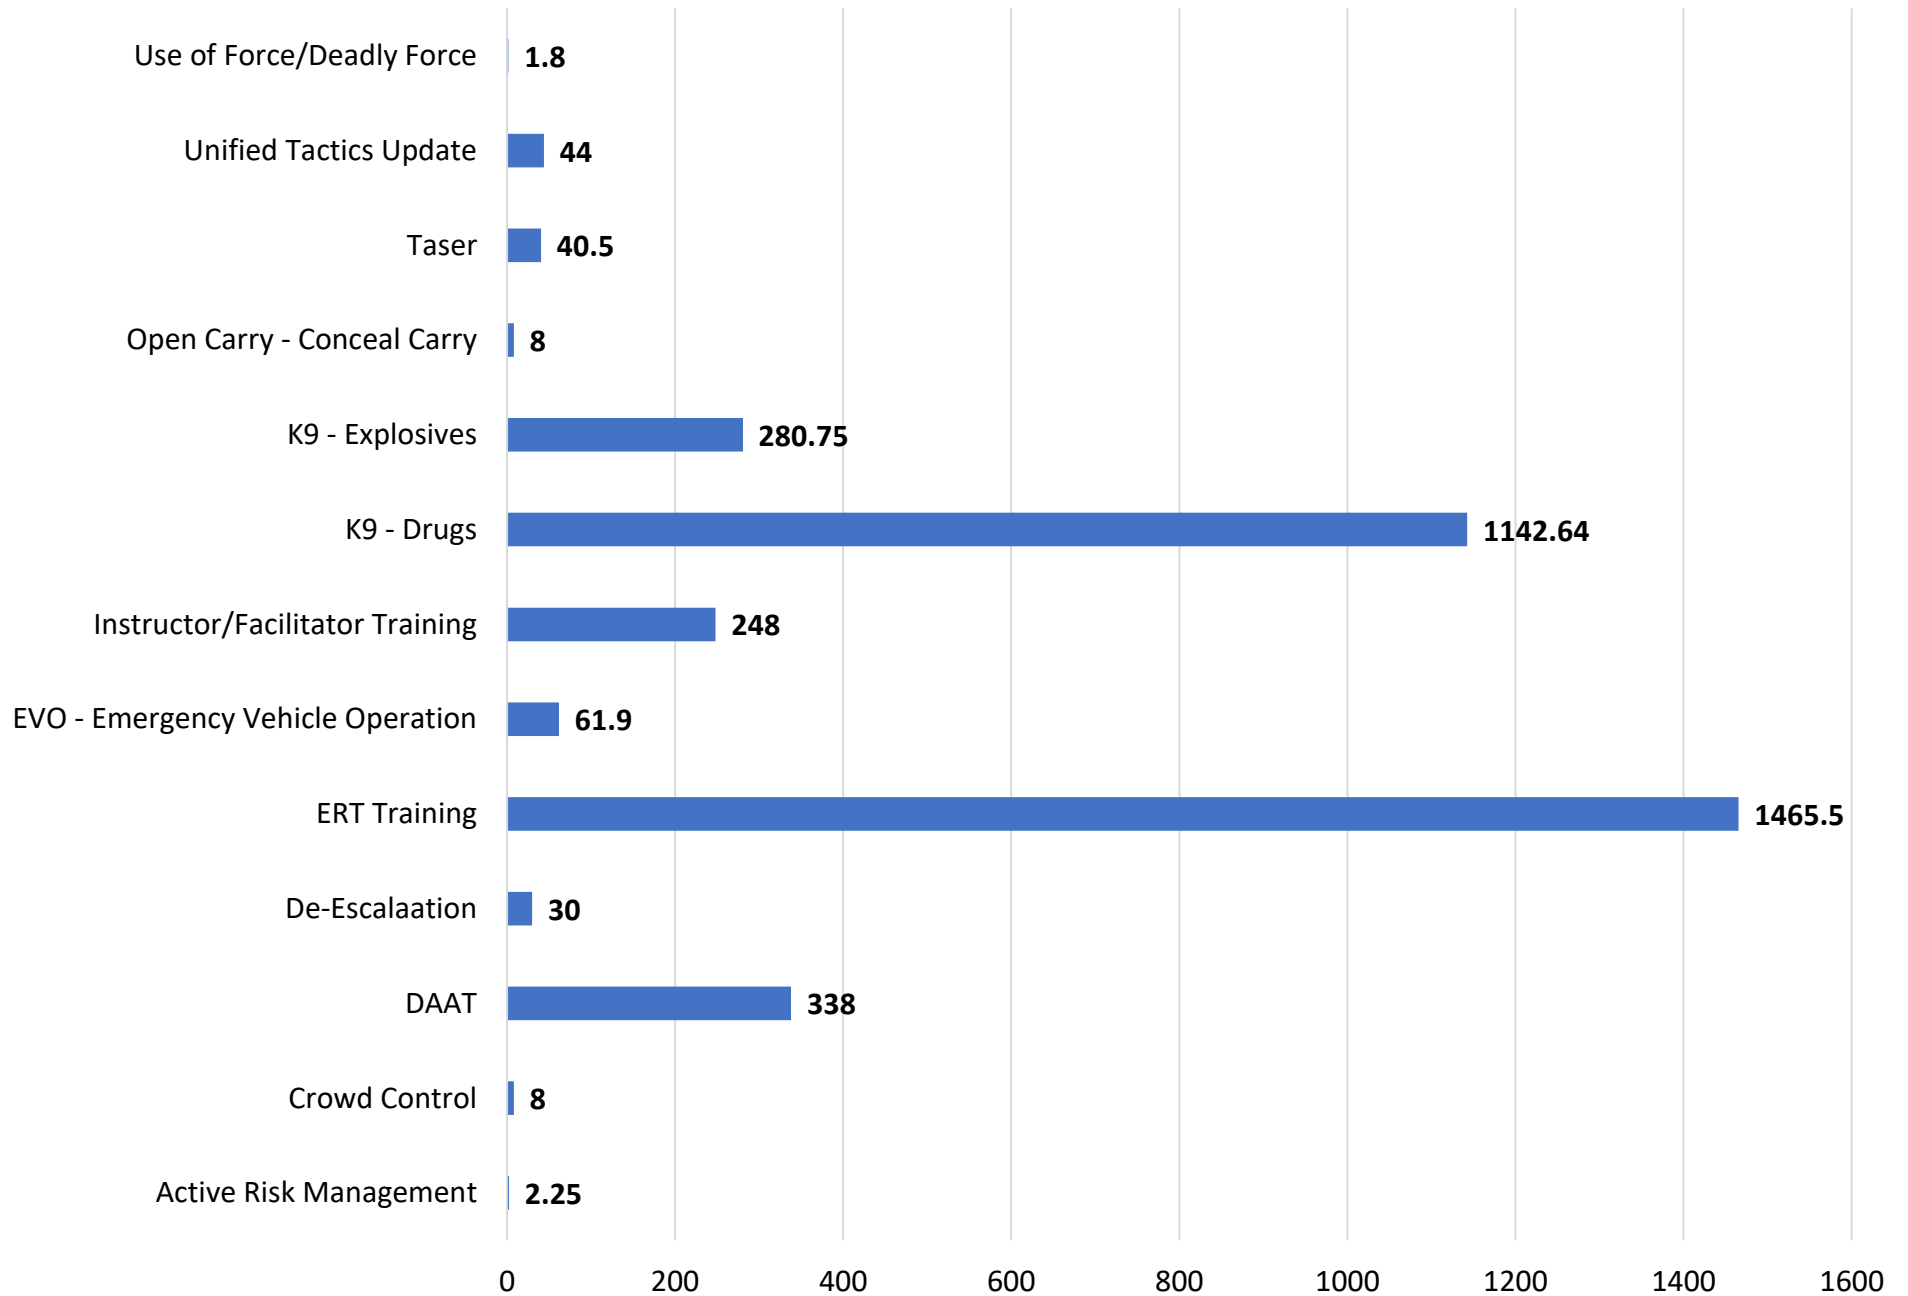

La Crosse Police Department

Training Report 2021

Community Based Training in hours

Patrol Based Training in hours

Investigative Based Training in hours

Tactical/Specialty Based Training in hours

Firearms Based Training in hours

Administrative Based Training in hours