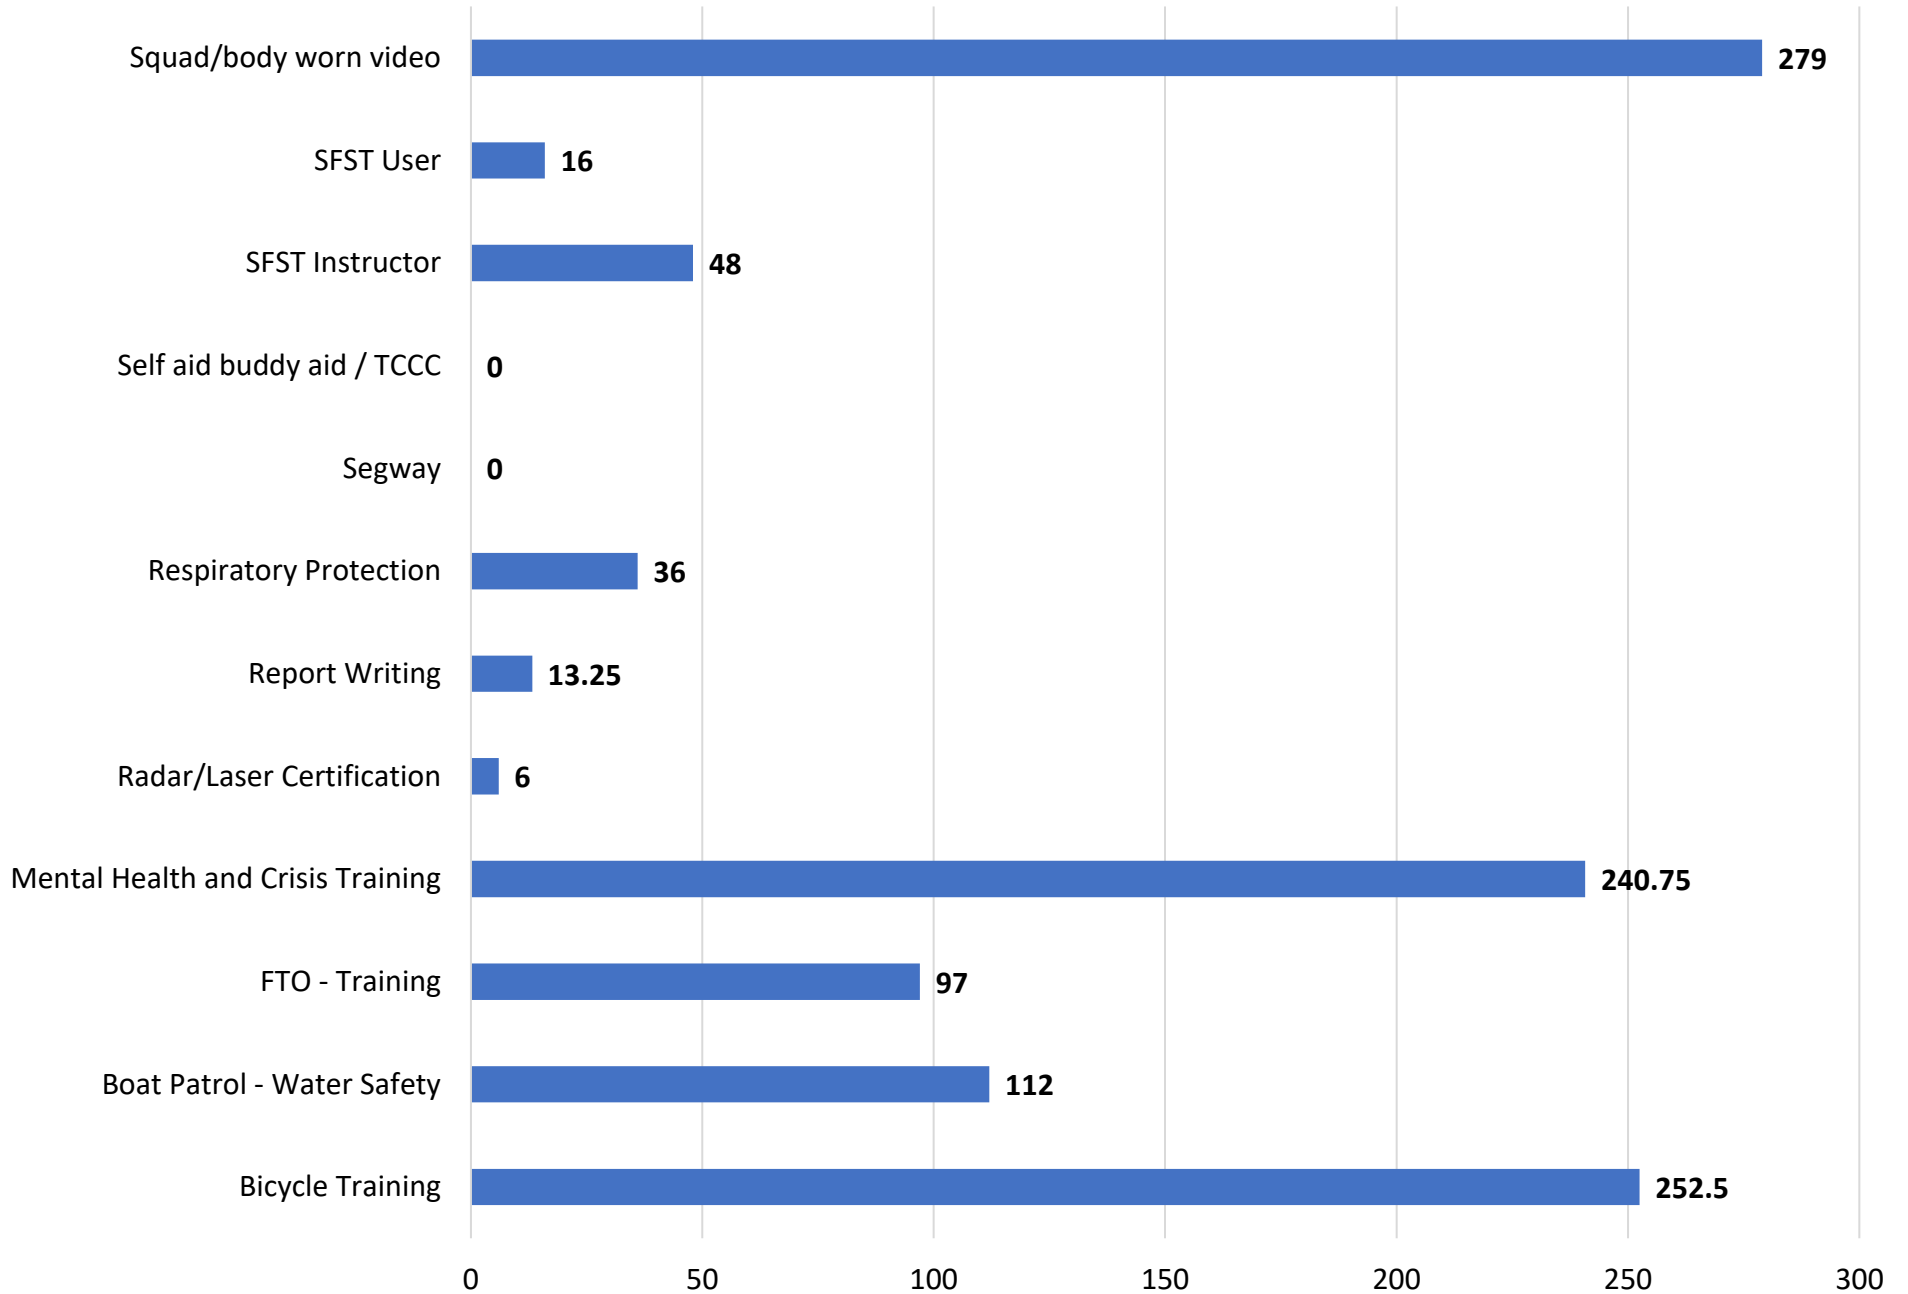

La Crosse Police Department

Training Report 2021

Community Based Training in hours

Patrol Based Training in hours

Investigative Based Training in hours

Tactical/Specialty Based Training in hours

Firearms Based Training in hours

Administrative Based Training in hours