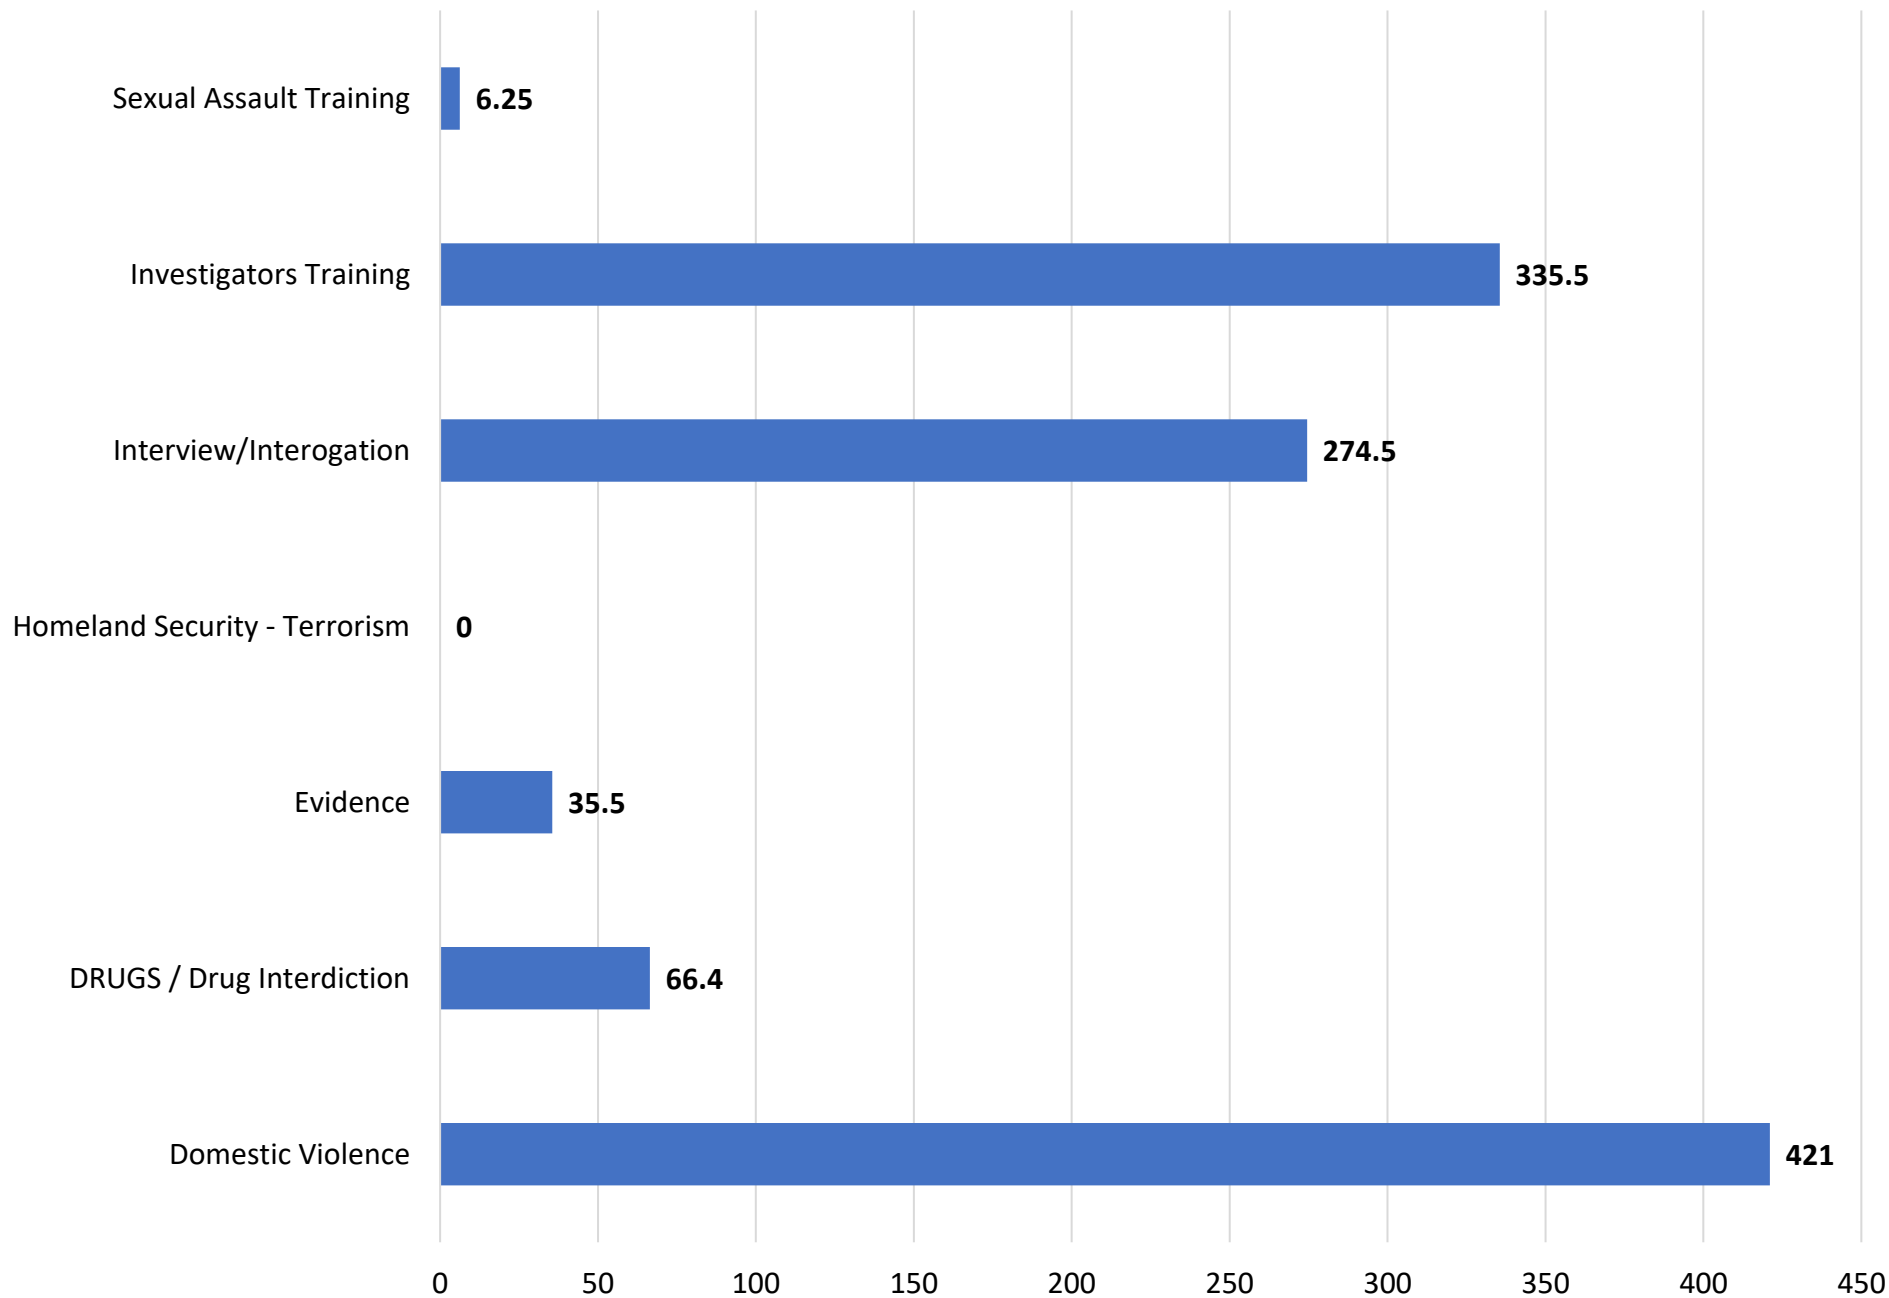

La Crosse Police Department

Training Report 2021

Community Based Training in hours

Patrol Based Training in hours

Investigative Based Training in hours

Tactical/Specialty Based Training in hours

Firearms Based Training in hours

Administrative Based Training in hours