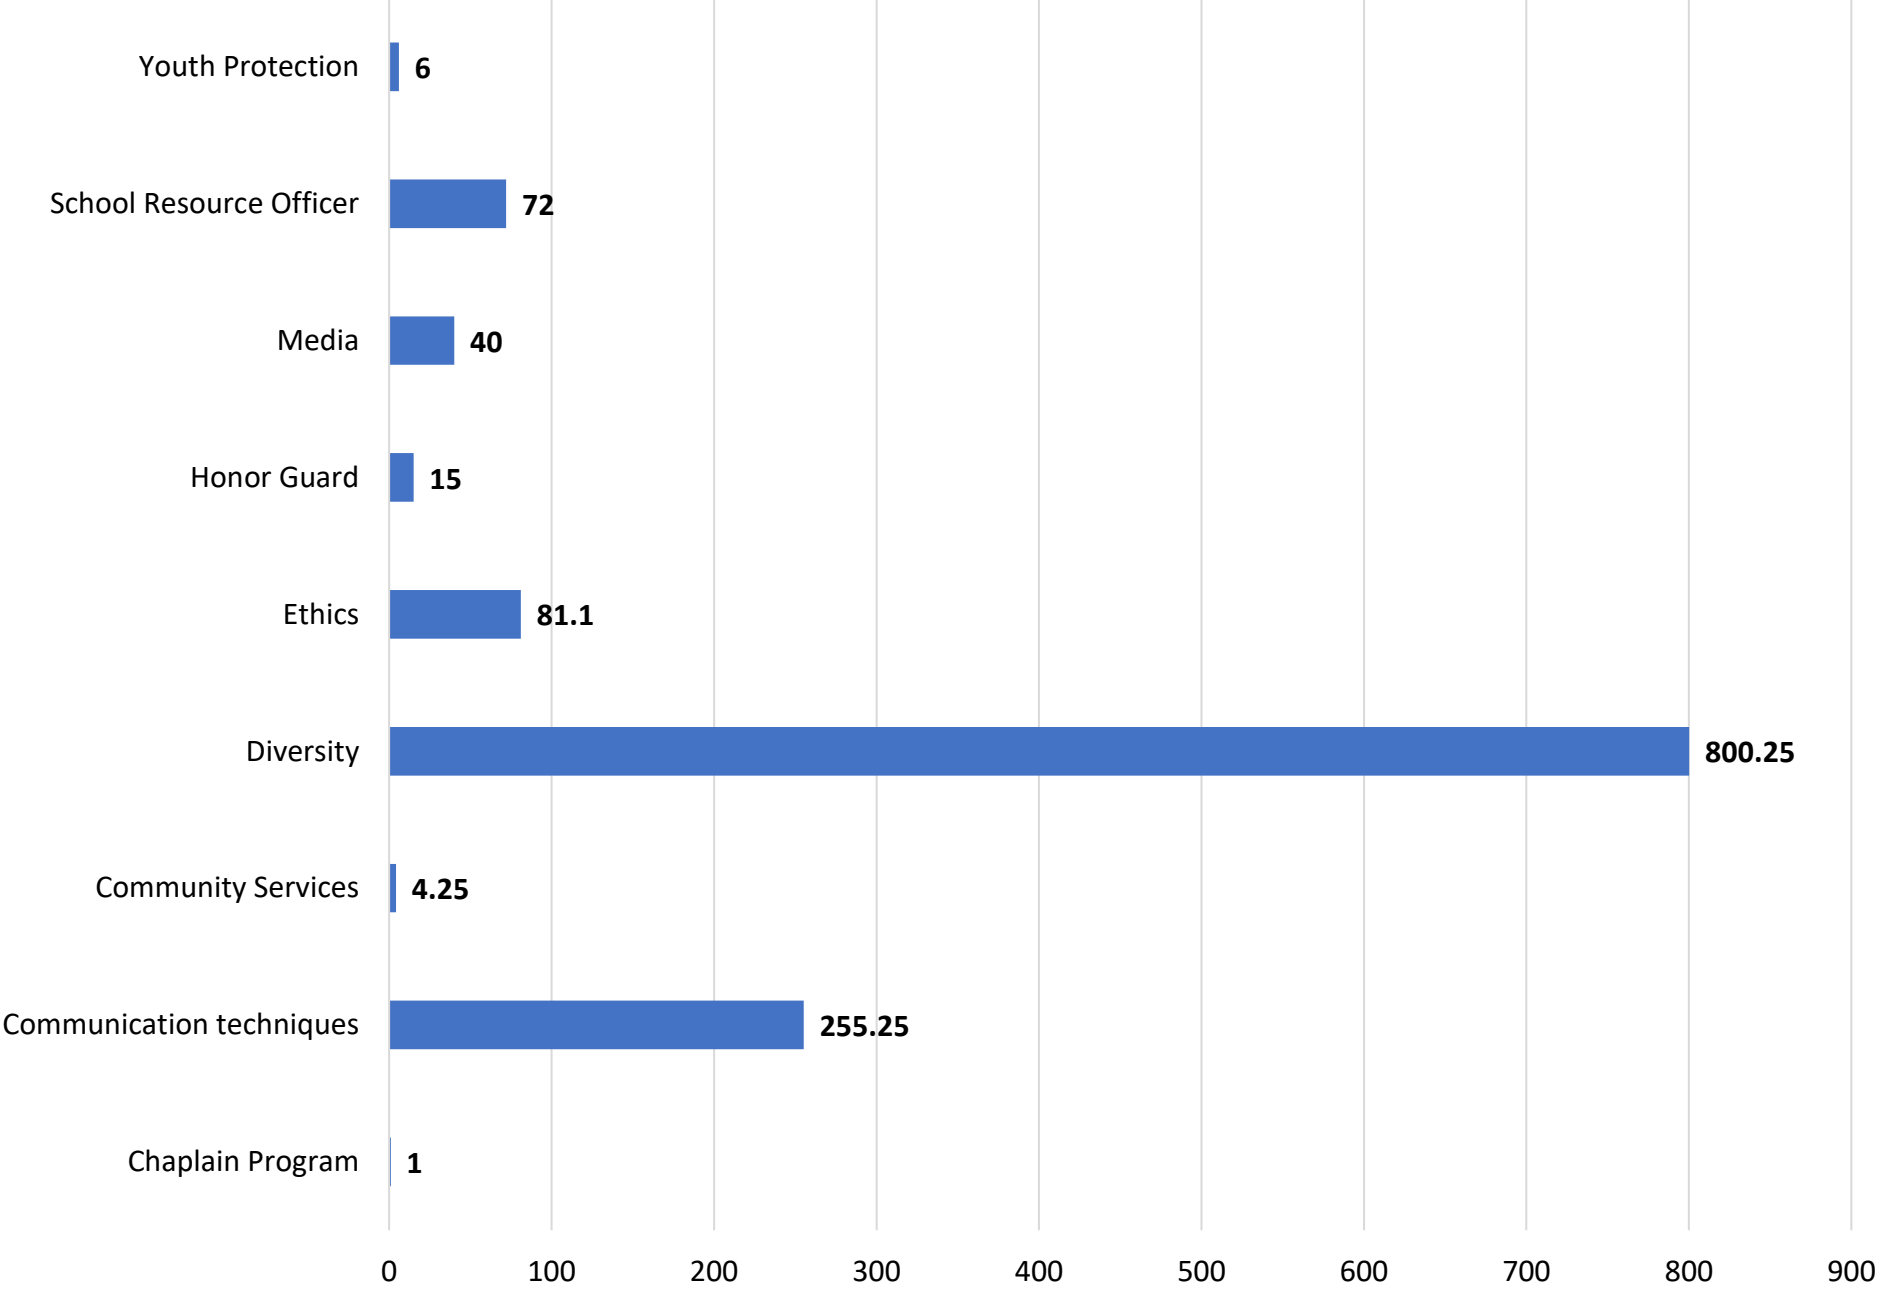

La Crosse Police Department

Training Report 2021

Community Based Training in hours

Patrol Based Training in hours

Investigative Based Training in hours

Tactical/Specialty Based Training in hours

Firearms Based Training in hours