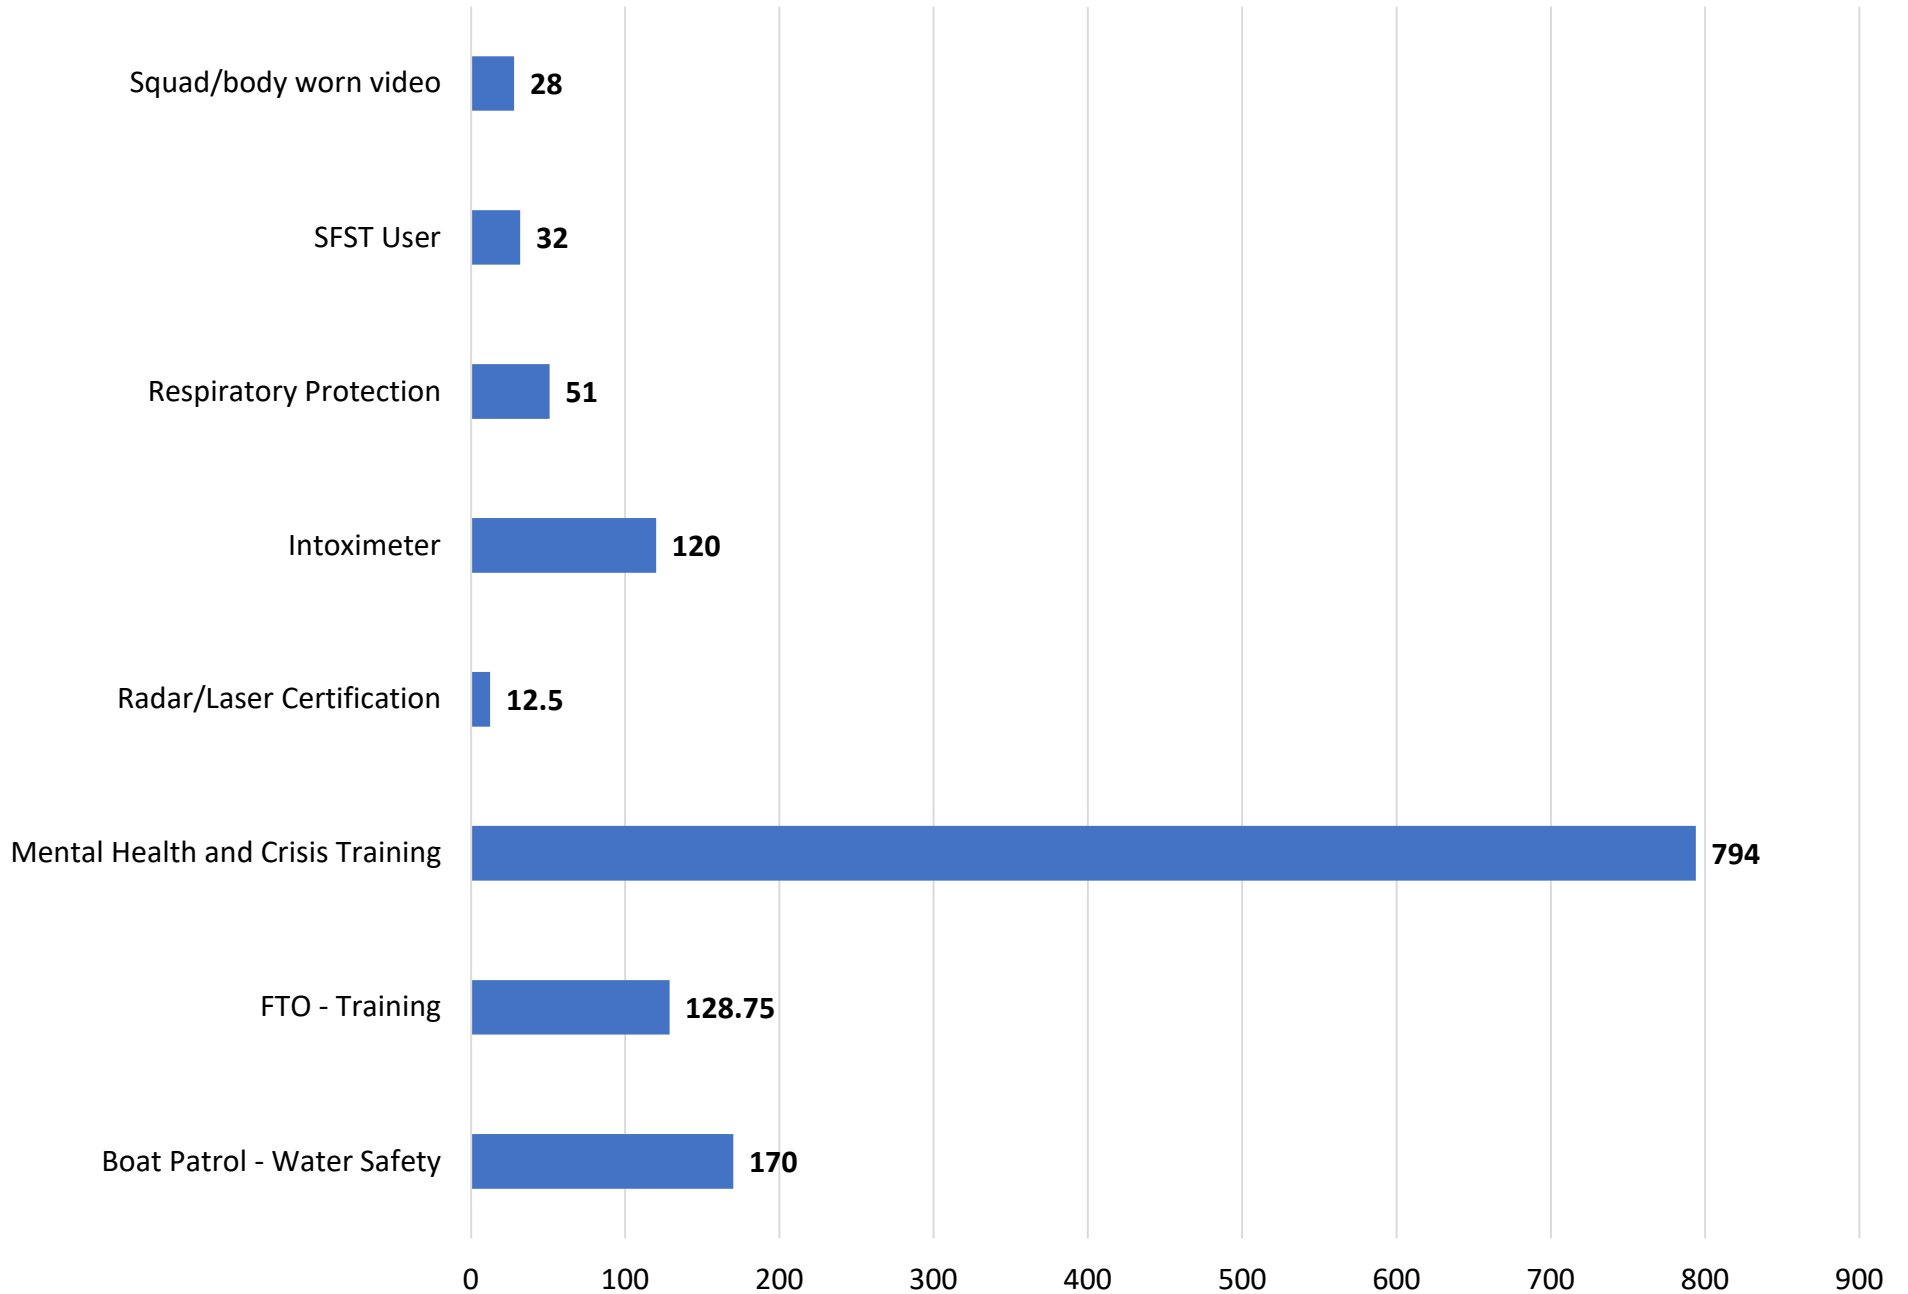

La Crosse Police Department

Training Report 2022

Community Based Training in hours

Patrol Based Training in hours

Investigative Based Training in hours

Tactical/Specialty Based Training in hours

Firearms Based Training in hours

Administrative Based Training in hours