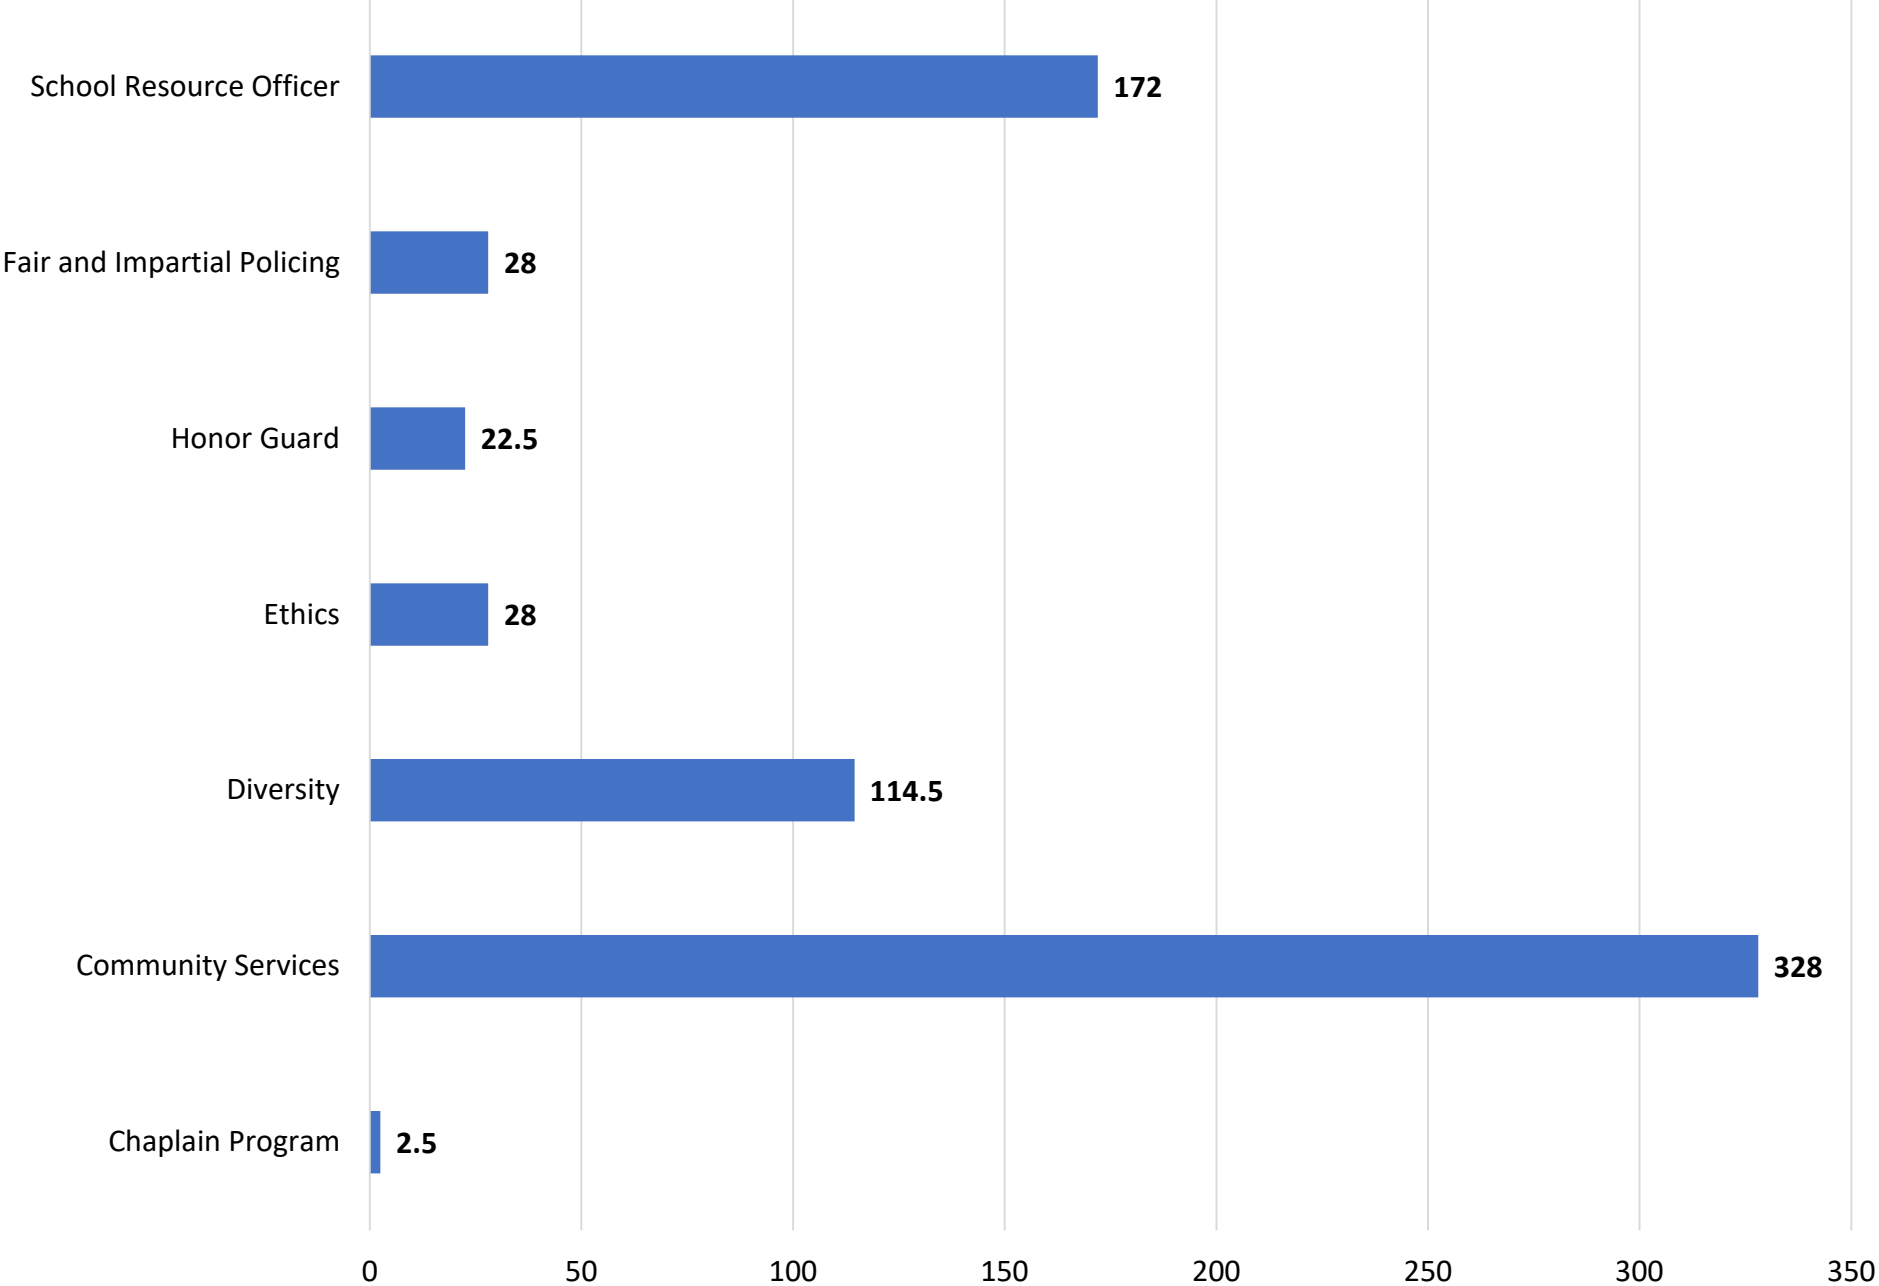

La Crosse Police Department

Training Report 2022

Community Based Training in hours

Patrol Based Training in hours

Investigative Based Training in hours

Tactical/Specialty Based Training in hours

Firearms Based Training in hours