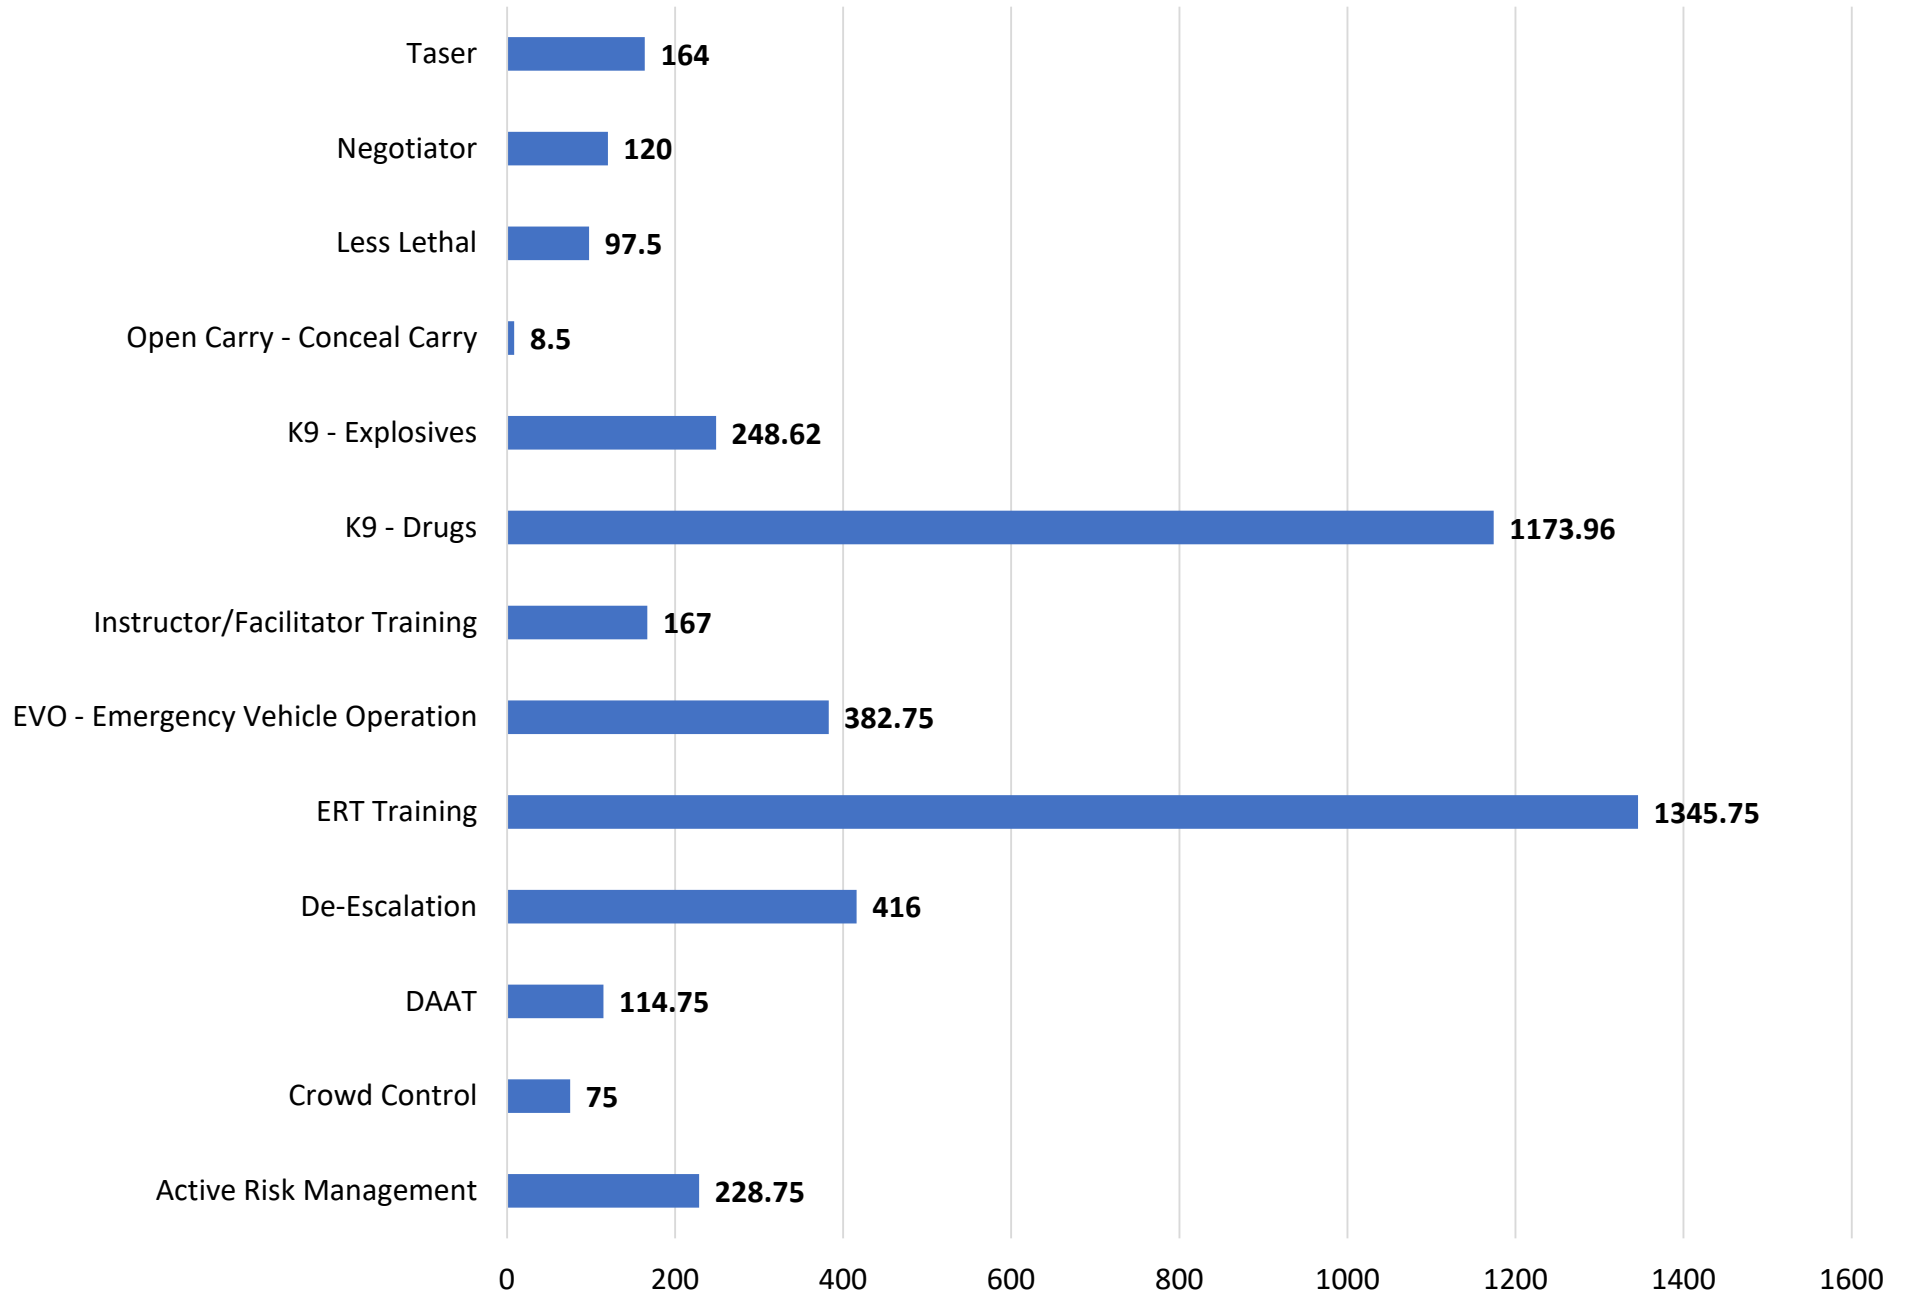

La Crosse Police Department

Training Report 2022

Community Based Training in hours

Patrol Based Training in hours

Investigative Based Training in hours

Tactical/Specialty Based Training in hours

Firearms Based Training in hours