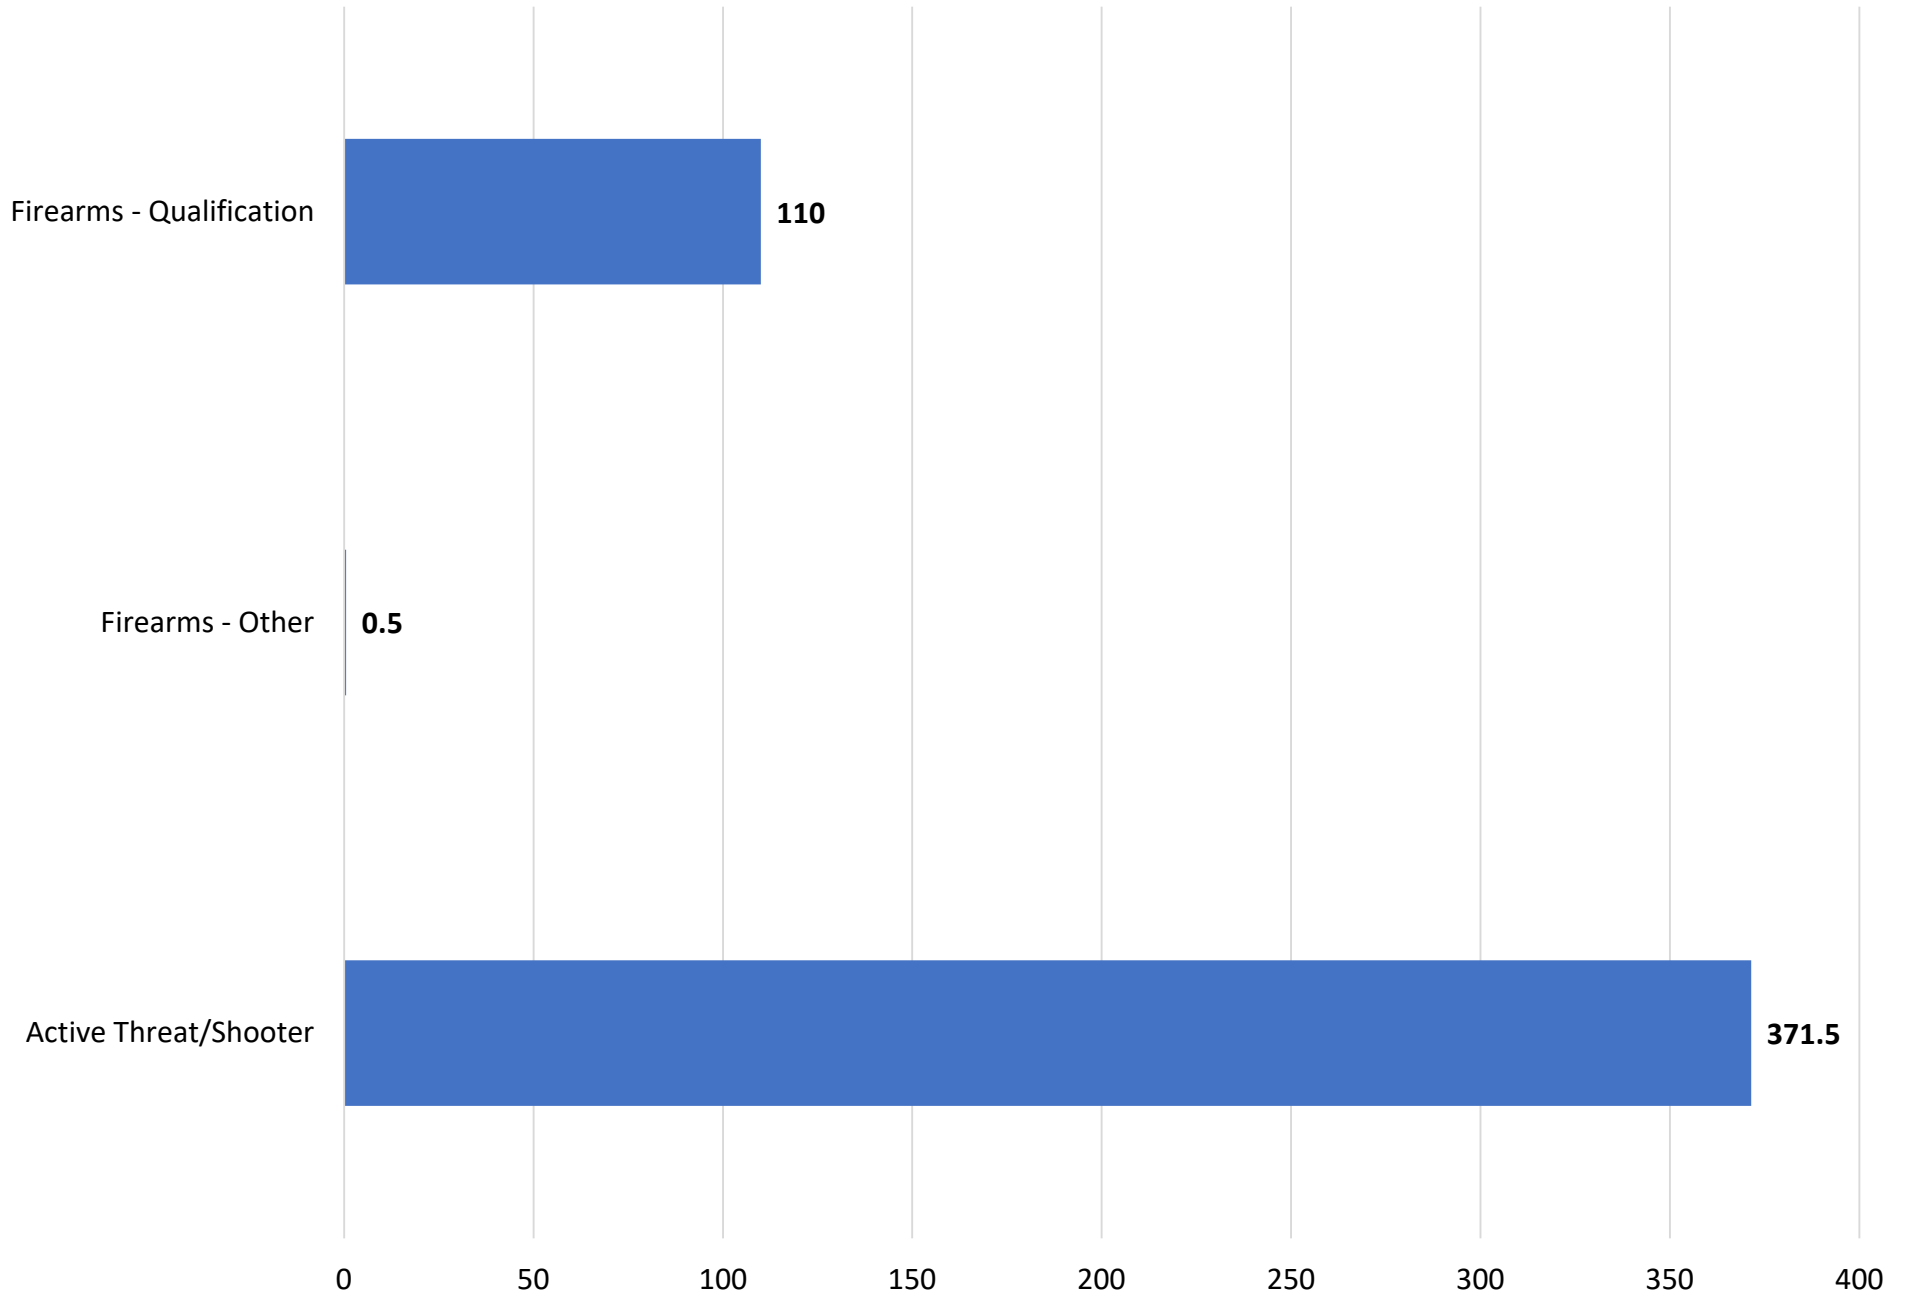

La Crosse Police Department

Training Report 2022

Community Based Training in hours

Patrol Based Training in hours

Investigative Based Training in hours

Tactical/Specialty Based Training in hours

Firearms Based Training in hours

Administrative Based Training in hours