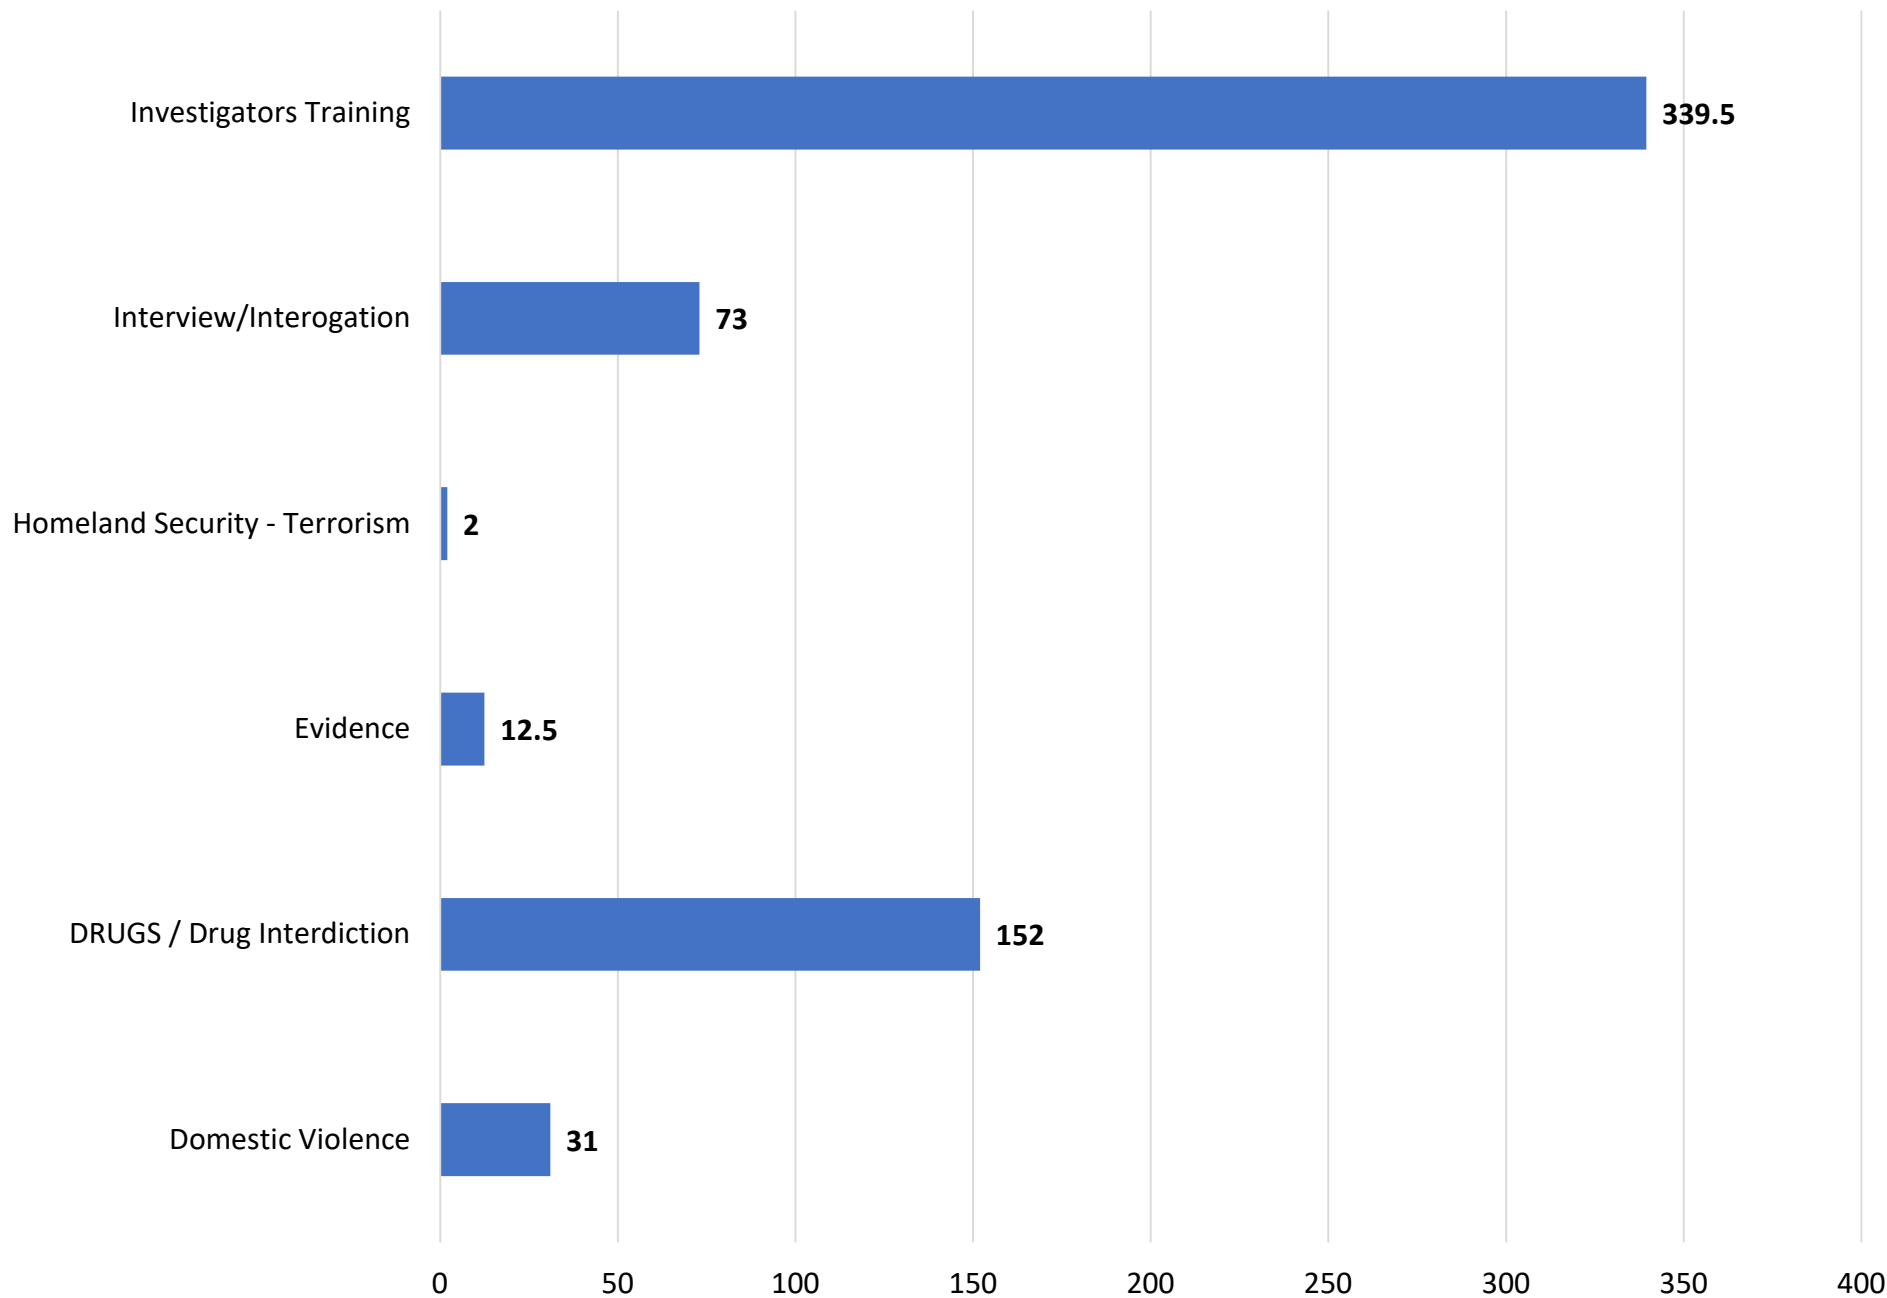

La Crosse Police Department

Training Report 2022

Community Based Training in hours

Patrol Based Training in hours

Investigative Based Training in hours

Tactical/Specialty Based Training in hours

Firearms Based Training in hours