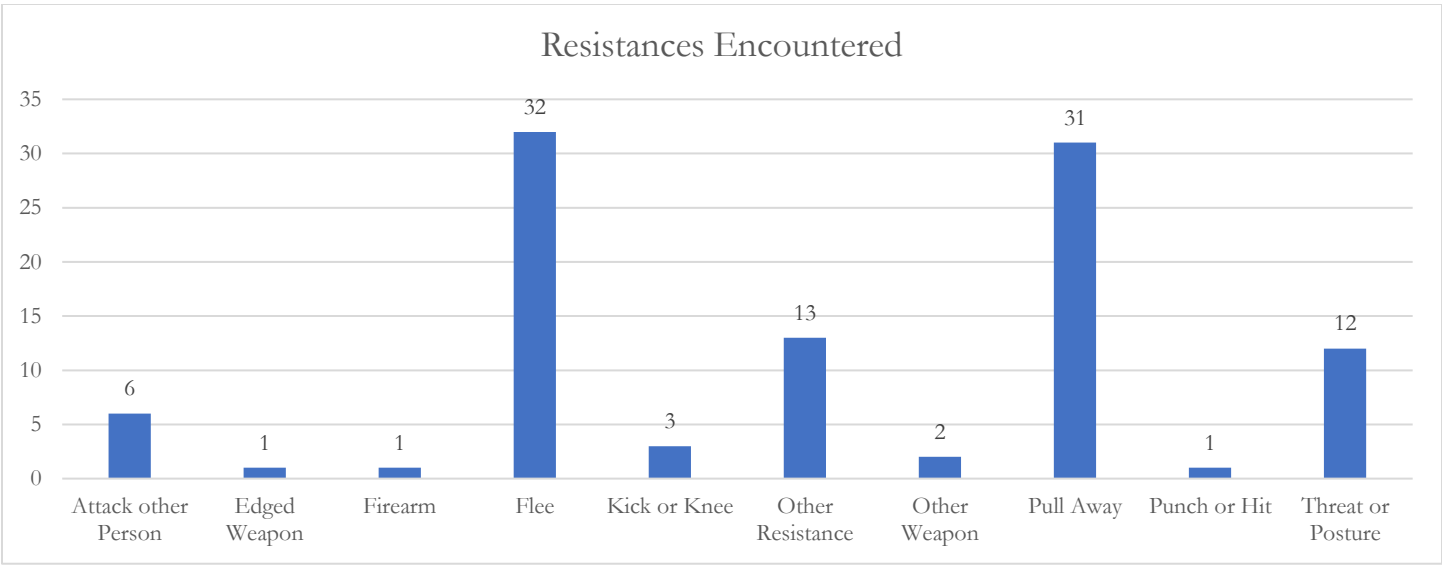

La Crosse Police Department 2022 Use of Force Report

2022 Total Incidents

2022 Enforcement Actions¹

Percentage of Enforcement Actions
that required use of force

57

4,502

1.26%

Response Techniques Used (by Instance)

If an officer used a response technique multiple times during an incident, then it would be counted each time it is used on the chart below

Response Technique Used (by Incident)

In an officer used a response technique multiple times during an incident, then it would be only counted once for the incident in the chart below

¹ Does not include parking or traffic enforcement actions.

Percentage of Incidents	2022
Subject was suspected of being under the influence of alcohol	24.6%
Subject was suspected of being under the influence of drugs	28.1%