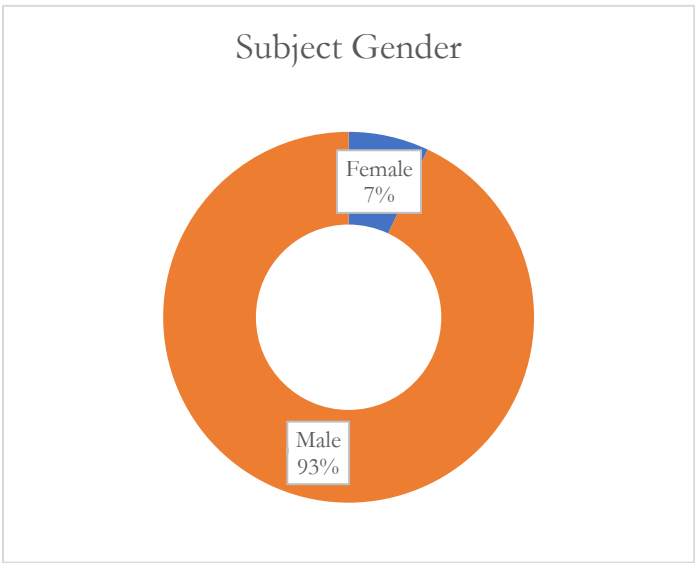

Percentage of Incidents	2022
Subject was suspected of being under the influence of alcohol	24.6%
Subject was suspected of being under the influence of drugs	28.1%