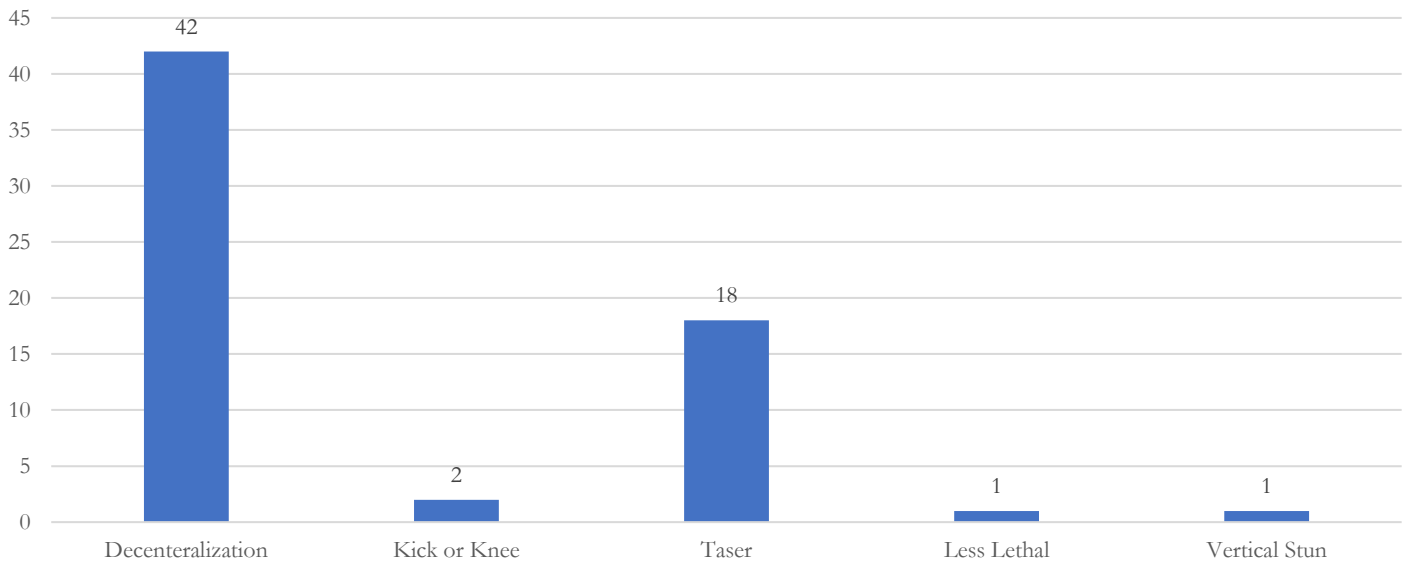

La Crosse Police Department 2022 Use of Force Report

2022 Total Incidents

2022 Enforcement Actions¹

Percentage of Enforcement Actions
that required use of force

57

4,502

1.26%

Response Techniques Used (by Instance)

If an officer used a response technique multiple times during an incident, then it would be counted each time it is used on the chart below

Response Technique Used (by Incident)

In an officer used a response technique multiple times during an incident, then it would be only counted once for the incident in the chart below

¹ Does not include parking or traffic enforcement actions.

Percentage of Incidents	2022
Subject was suspected of being under the influence of alcohol	24.6%
Subject was suspected of being under the influence of drugs	28.1%