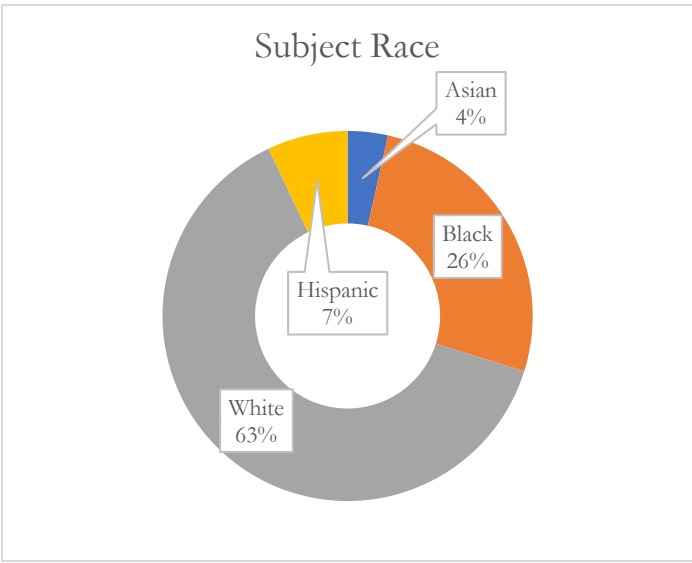

La Crosse Police Department 2022 Use of Force Report

2022 Total Incidents

2022 Enforcement Actions¹

Percentage of Enforcement Actions
that required use of force

57

4,502

1.26%

Response Techniques Used (by Instance)

If an officer used a response technique multiple times during an incident, then it would be counted each time it is used on the chart below

Response Technique Used (by Incident)

In an officer used a response technique multiple times during an incident, then it would be only counted once for the incident in the chart below

¹ Does not include parking or traffic enforcement actions.

Percentage of Incidents	2022
Subject was suspected of being under the influence of alcohol	24.6%
Subject was suspected of being under the influence of drugs	28.1%