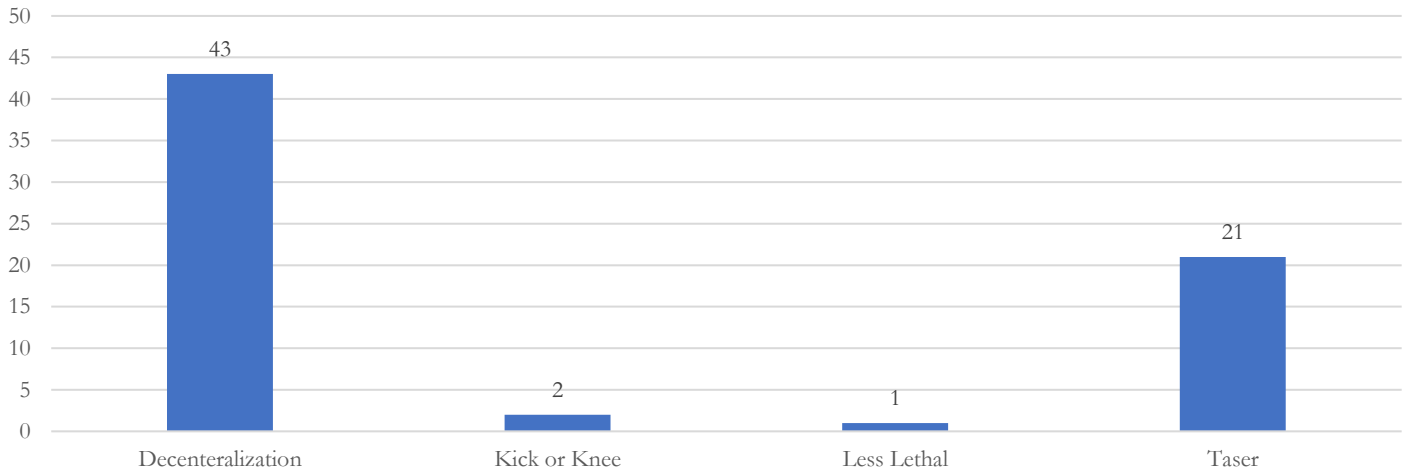

La Crosse Police Department 2022 Use of Force Report

2022 Total Incidents

2022 Enforcement Actions¹

Percentage of Enforcement Actions
that required use of force

57

4,502

1.26%

Response Techniques Used (by Instance)

If an officer used a response technique multiple times during an incident, then it would be counted each time it is used on the chart below

Response Technique Used (by Incident)

In an officer used a response technique multiple times during an incident, then it would be only counted once for the incident in the chart below