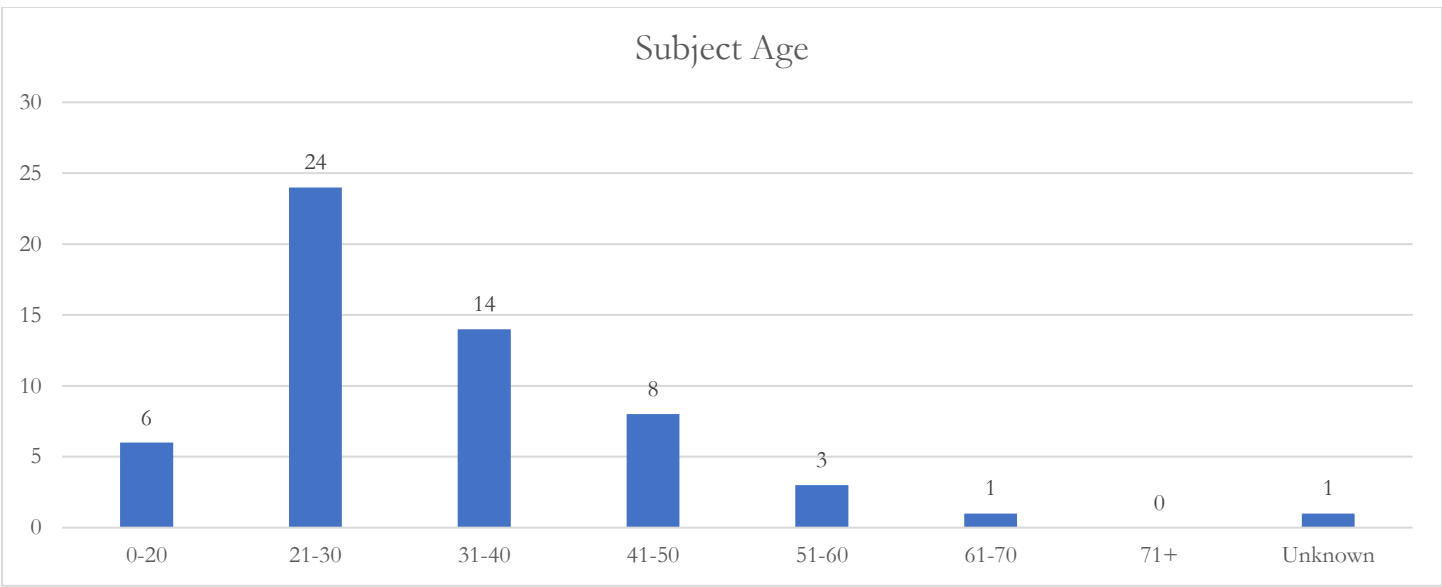

If an officer used a response technique multiple times during an incident, then it would be counted each time it is used on the chart below

Response Technique Used (by Incident)

In an officer used a response technique multiple times during an incident, then it would be only counted once for the incident in the chart below

¹ Does not include parking or traffic enforcement actions.

Percentage of Incidents	2022
Subject was suspected of being under the influence of alcohol	24.6%
Subject was suspected of being under the influence of drugs	28.1%