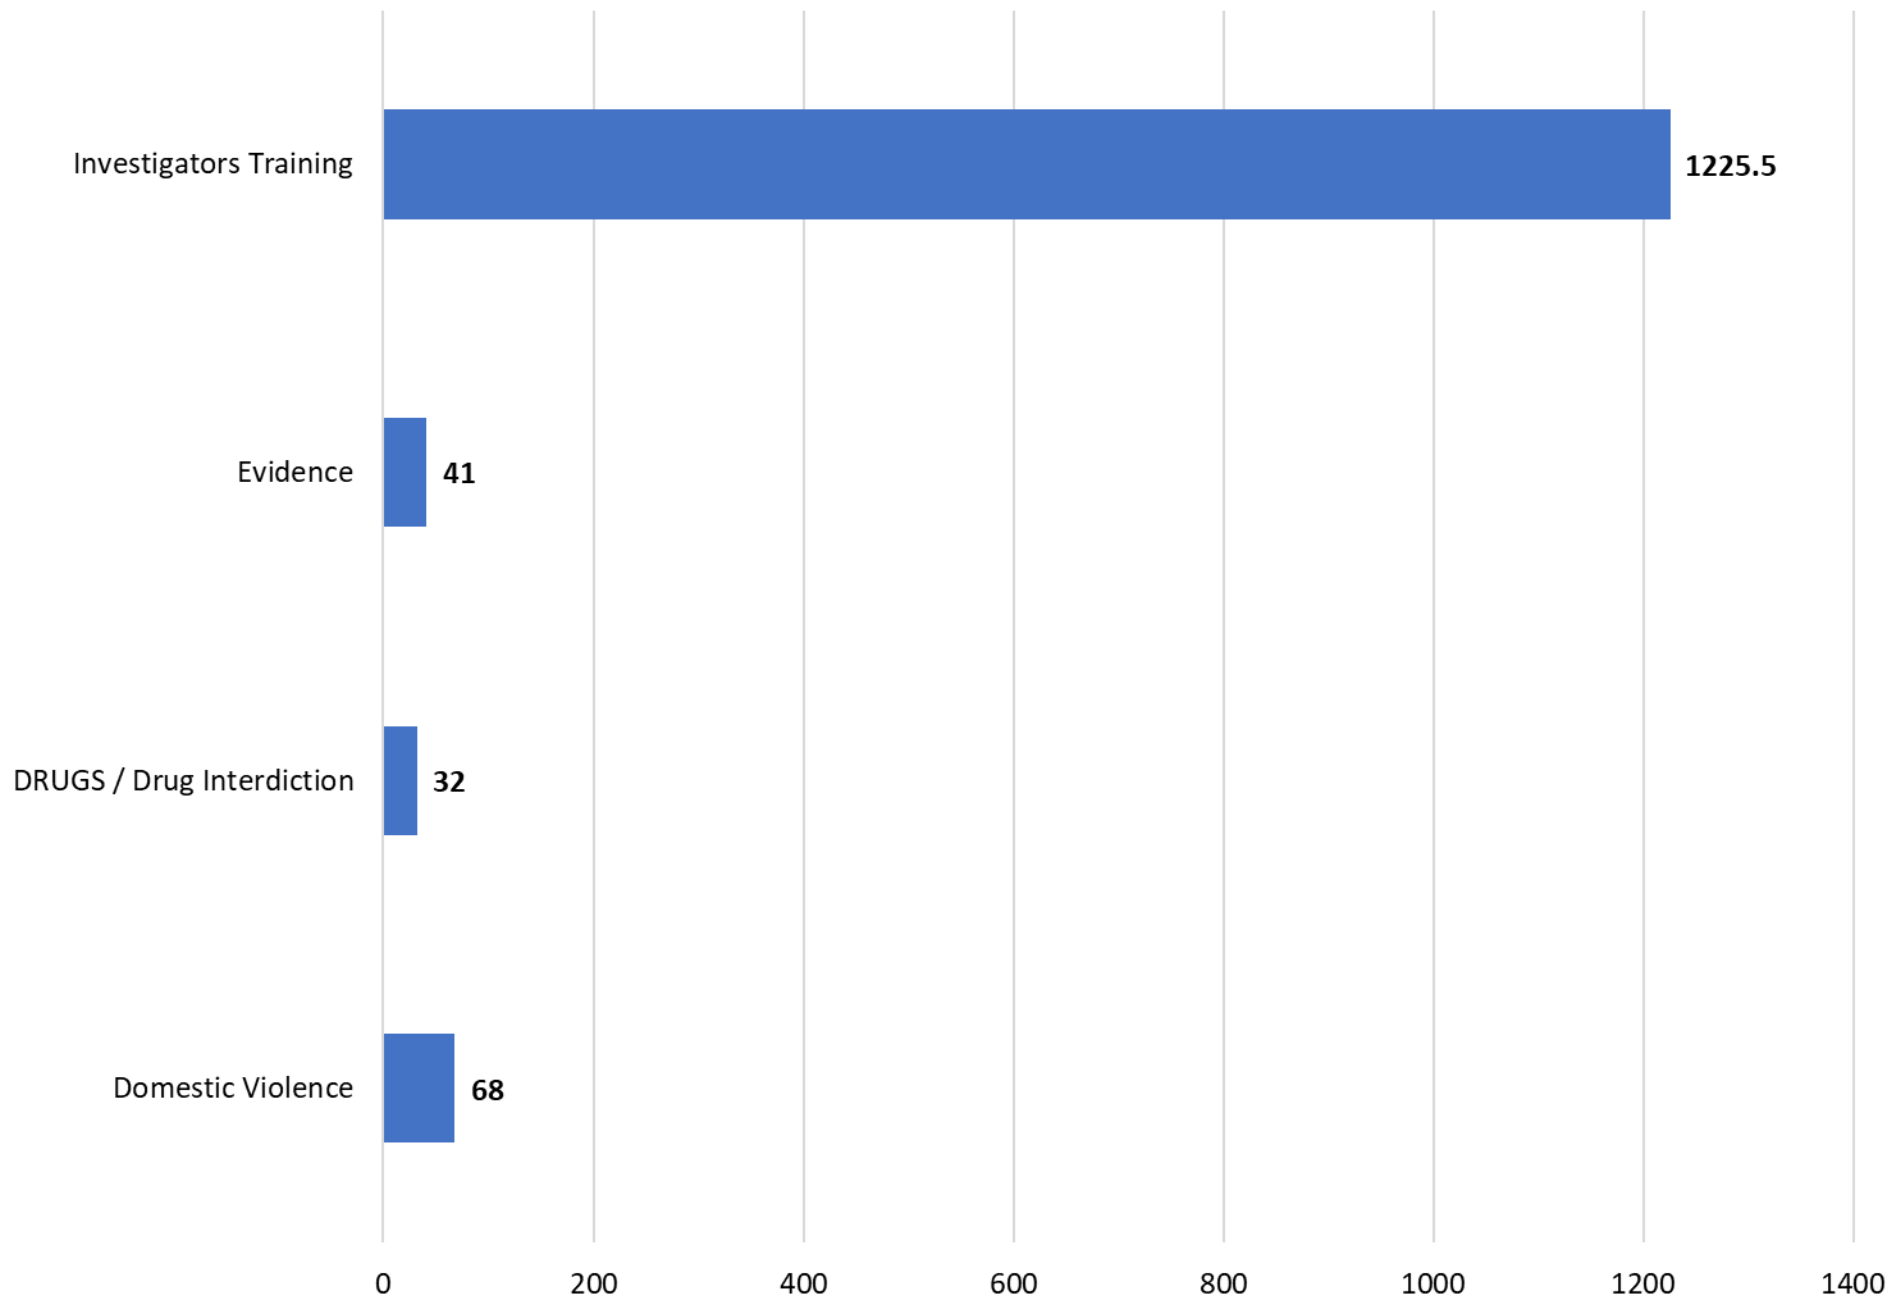

La Crosse Police Department

Training Report 2024

Community Based Training in hours

Patrol Based Training in hours

Investigative Based Training in hours

Tactical/Specialty Based Training in hours

Firearms Based Training in hours

Administrative Based Training in hours