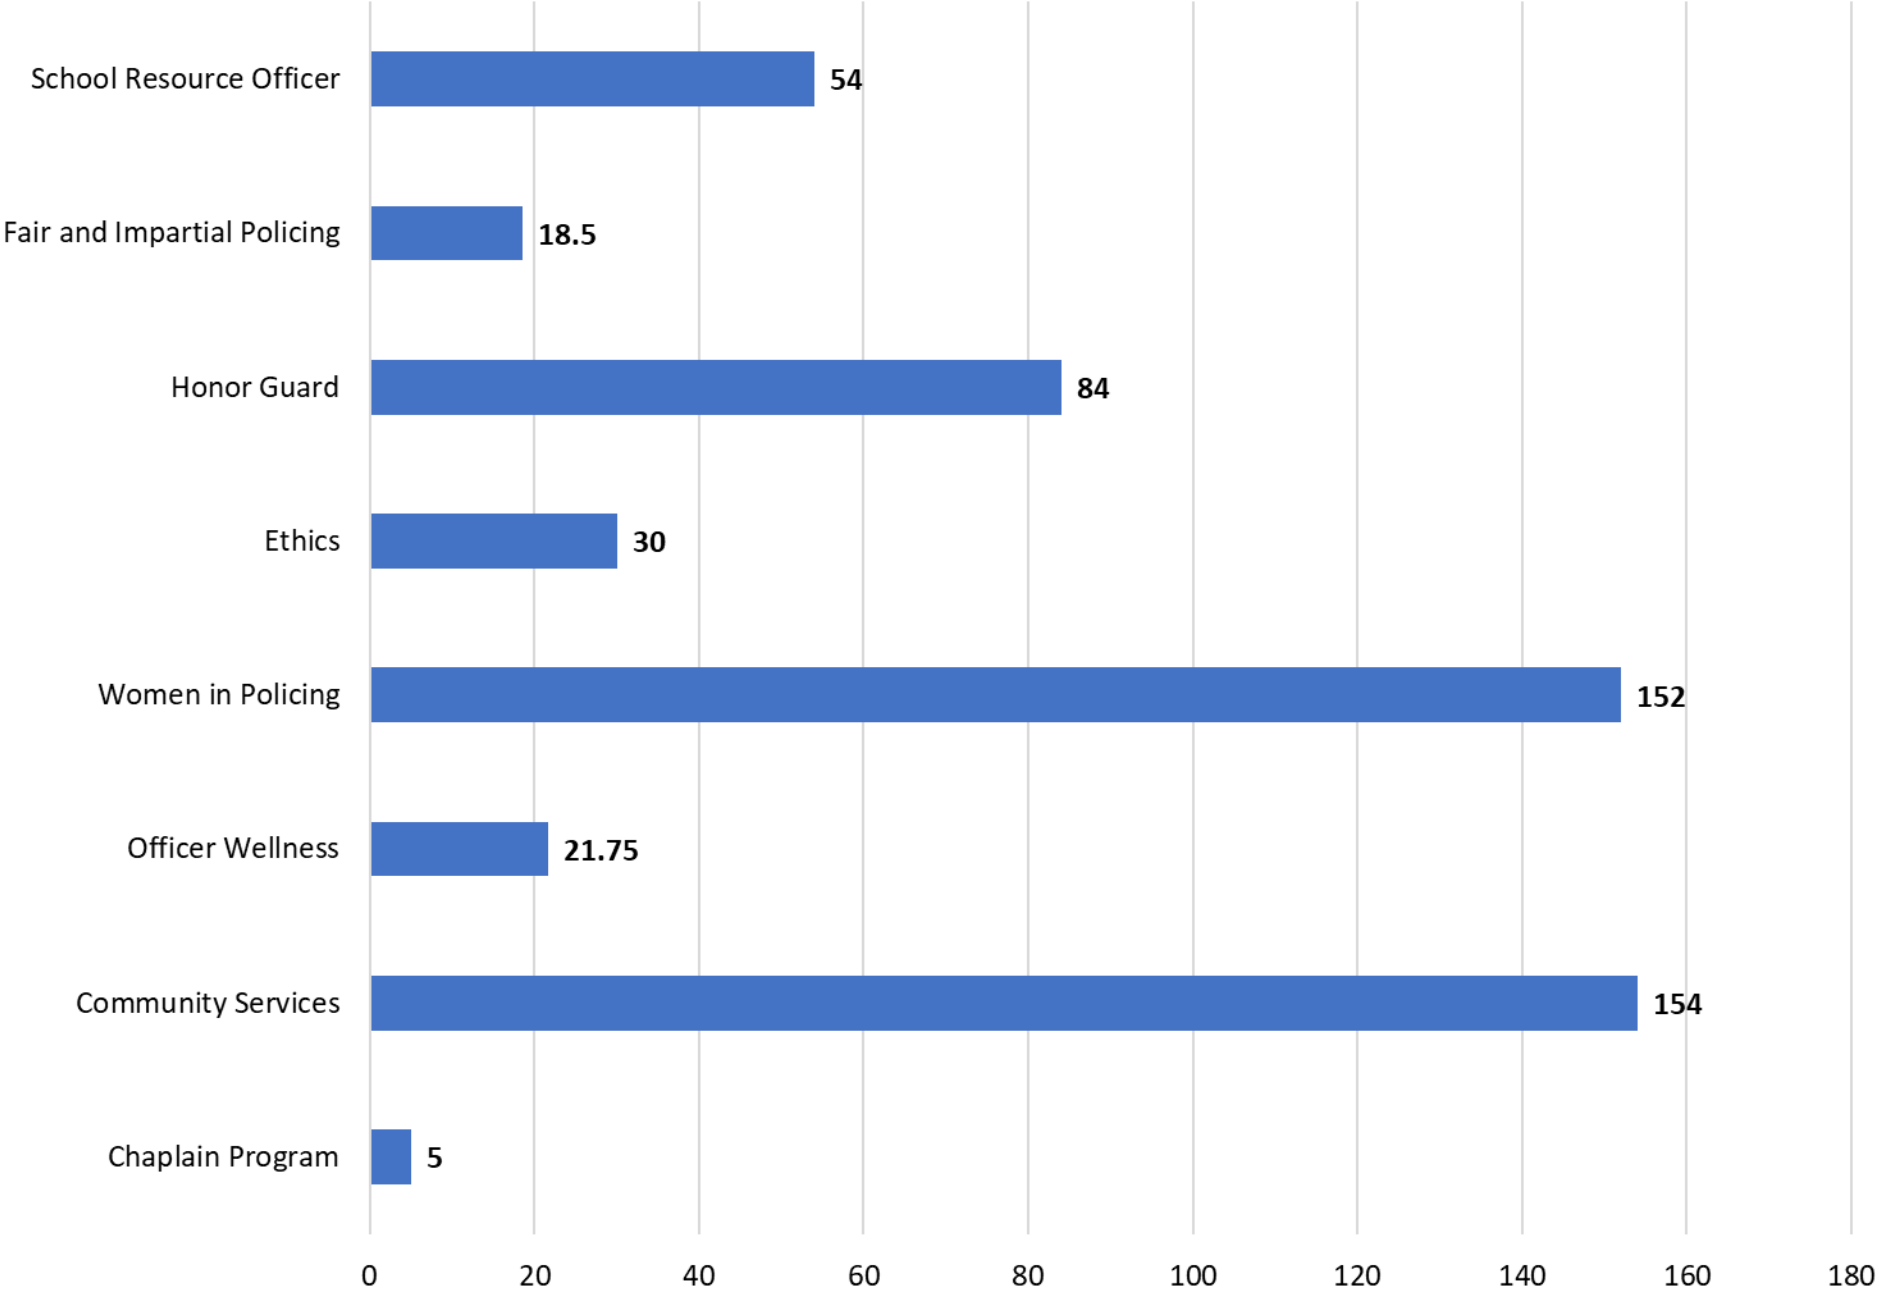

La Crosse Police Department

Training Report 2024

Community Based Training in hours

Patrol Based Training in hours

Investigative Based Training in hours

Tactical/Specialty Based Training in hours

Firearms Based Training in hours