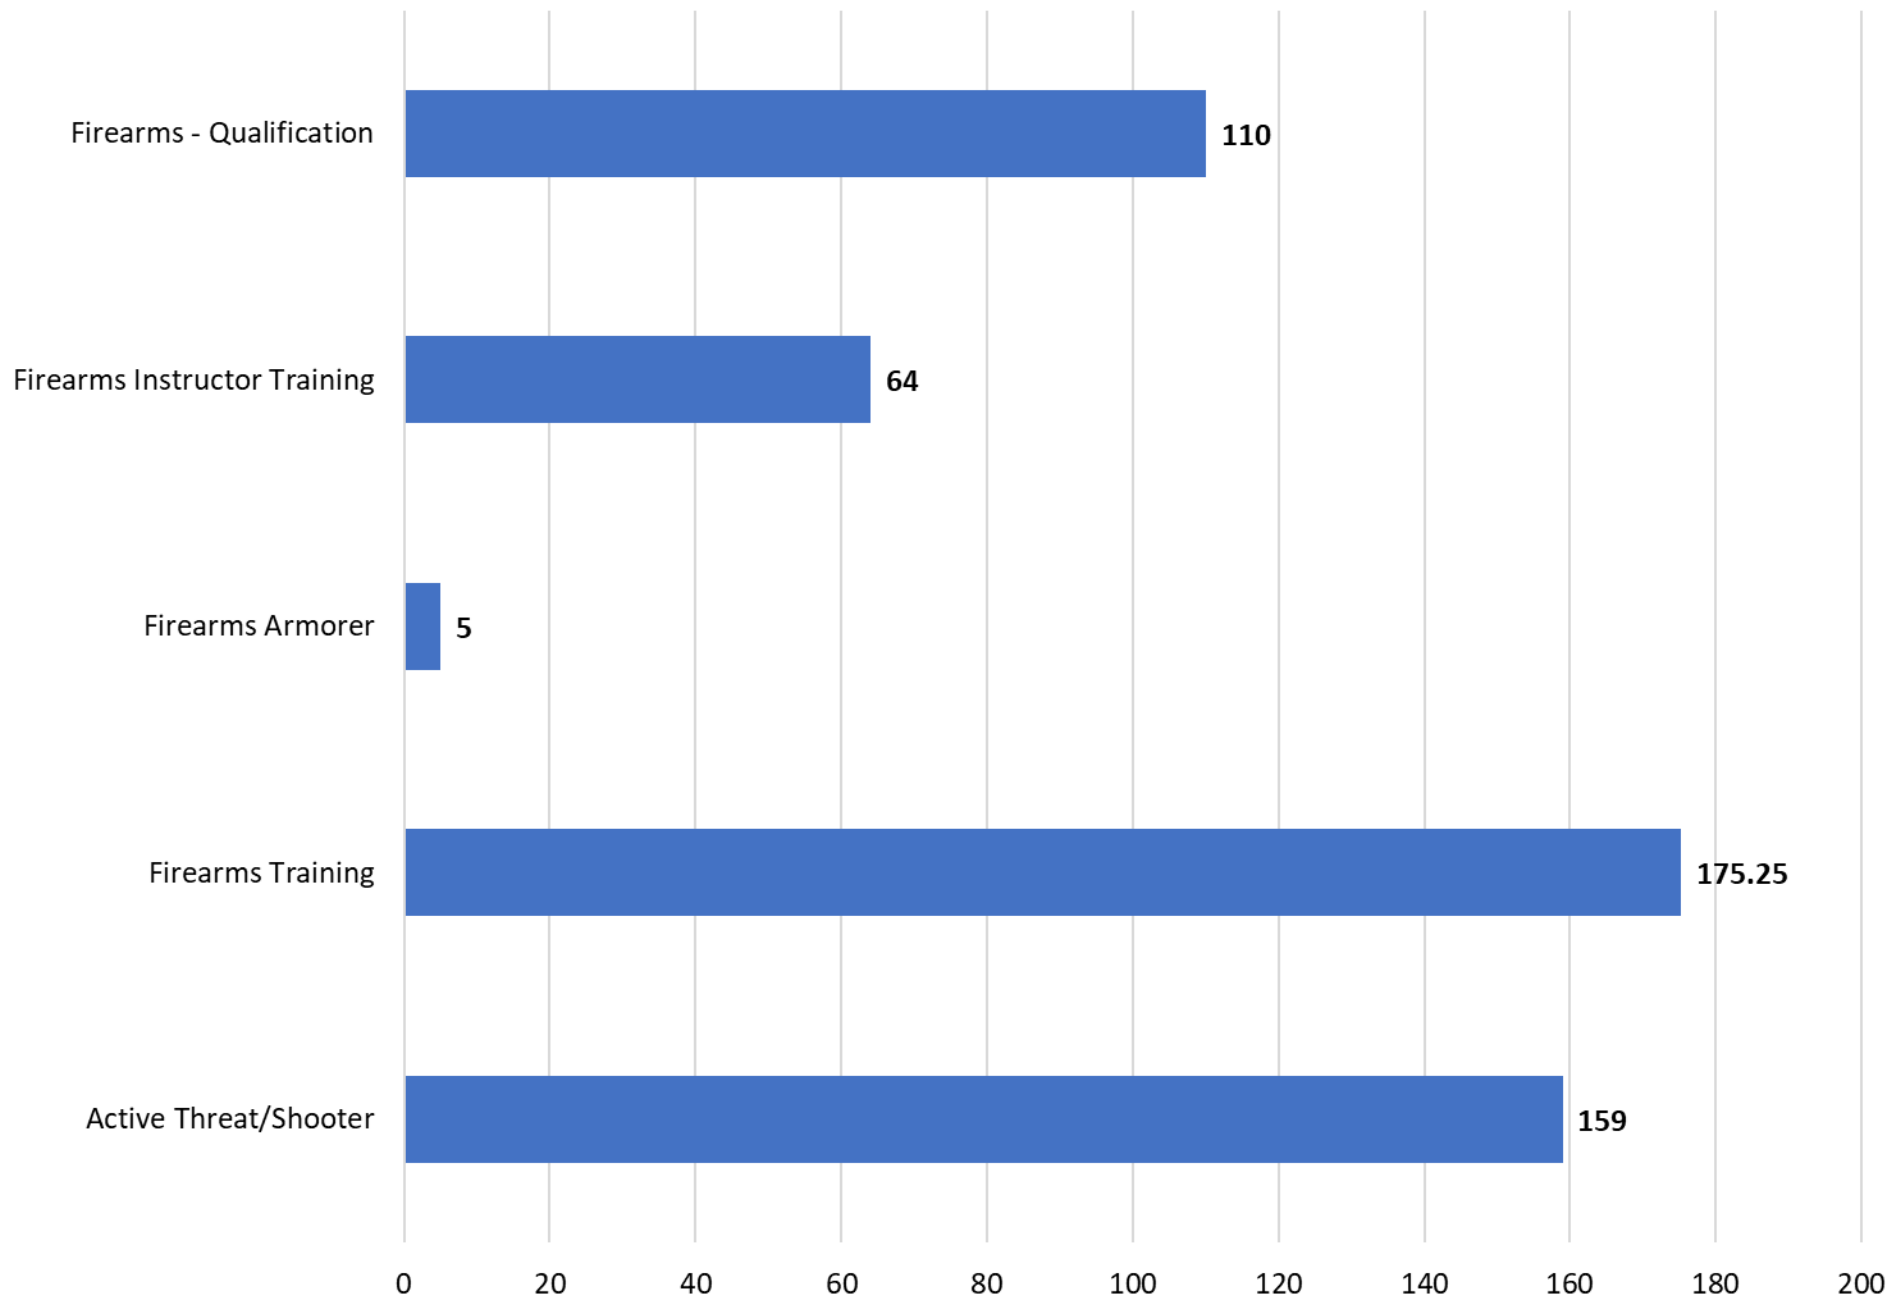

La Crosse Police Department

Training Report 2024

Community Based Training in hours

Patrol Based Training in hours

Investigative Based Training in hours

Tactical/Specialty Based Training in hours

Firearms Based Training in hours

Administrative Based Training in hours