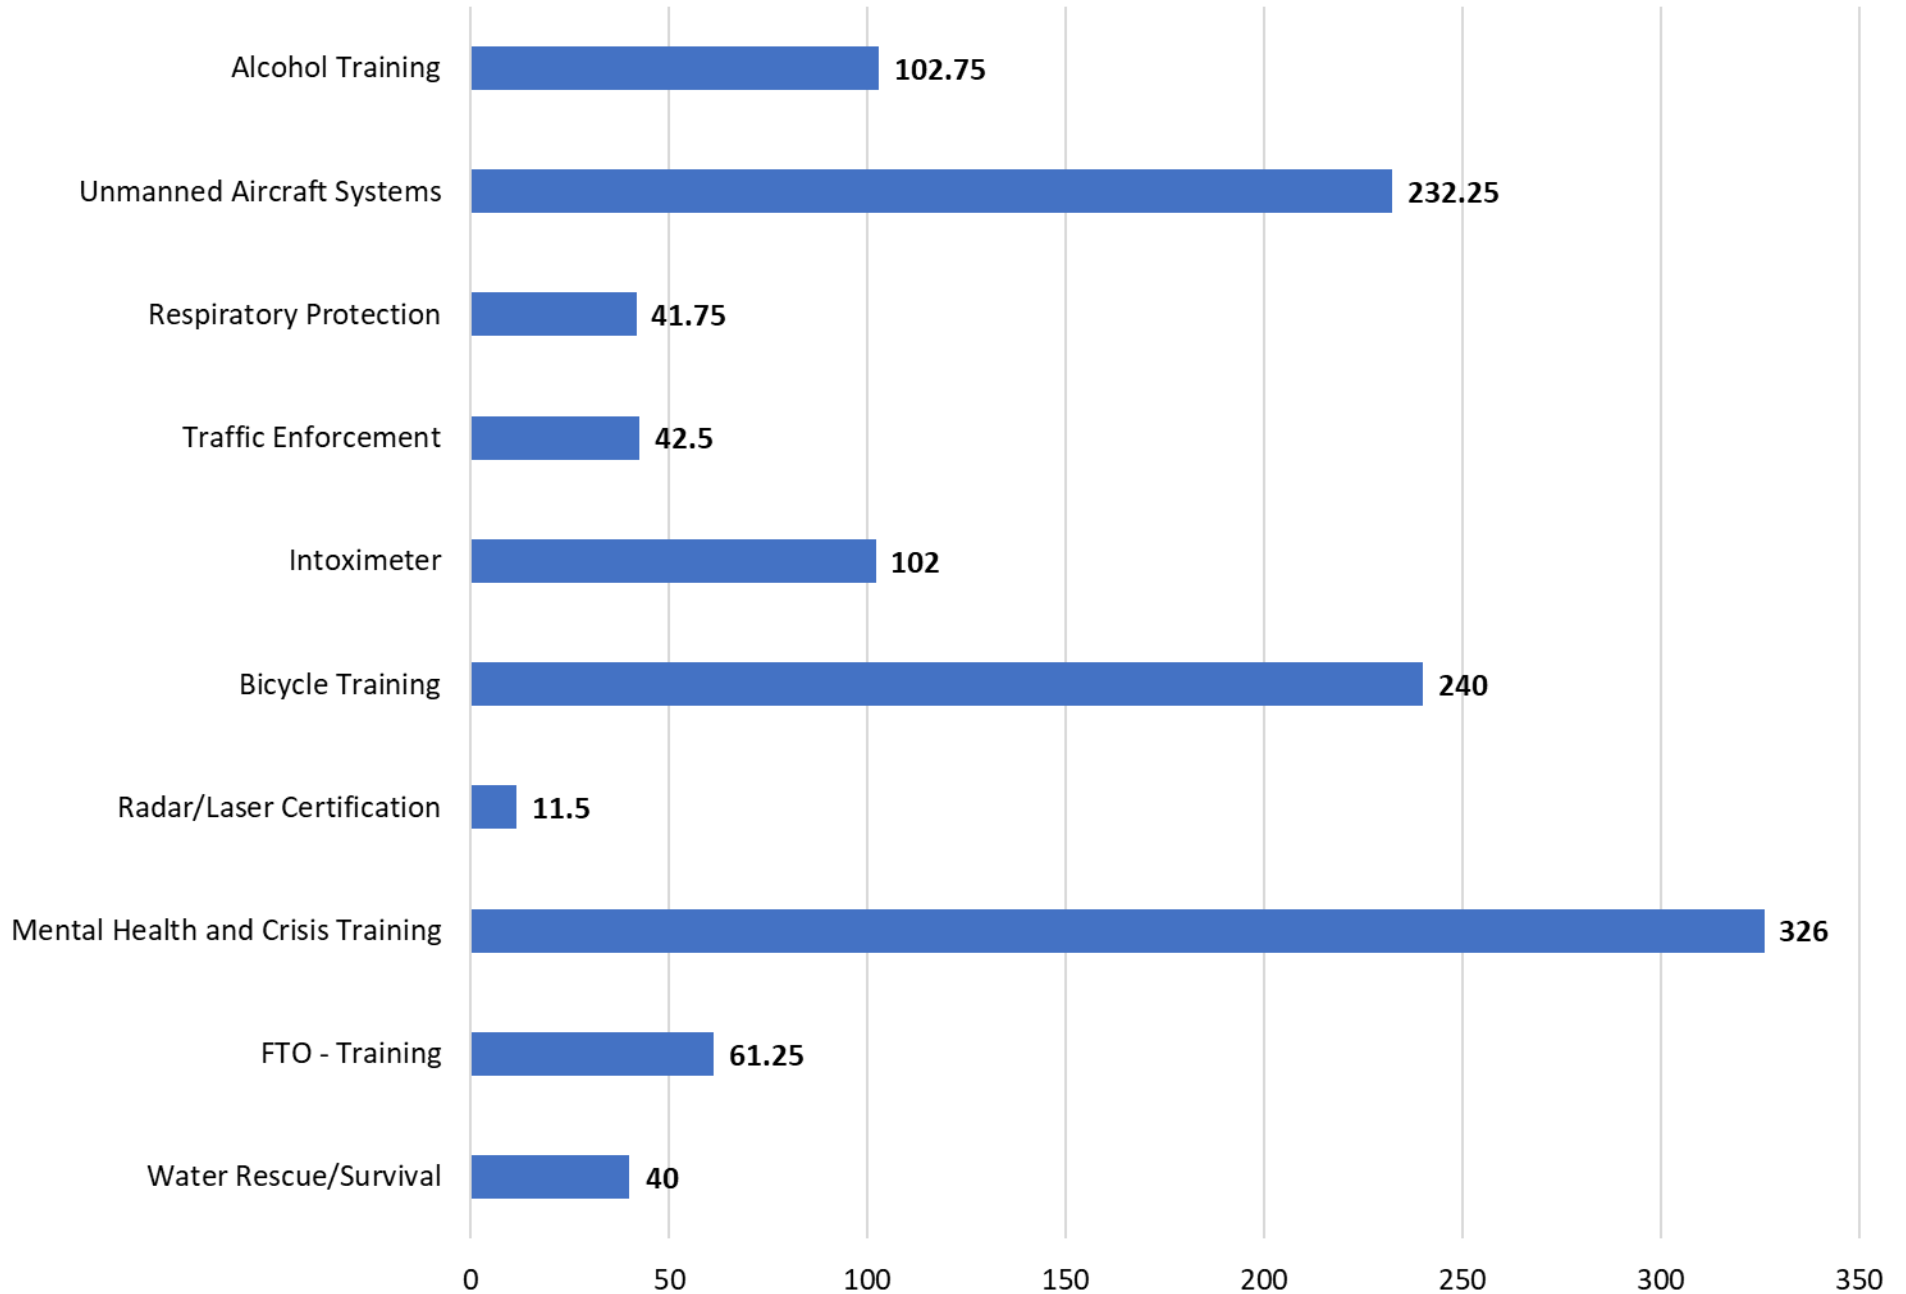

La Crosse Police Department

Training Report 2024

Community Based Training in hours

Patrol Based Training in hours

Investigative Based Training in hours

Tactical/Specialty Based Training in hours

Firearms Based Training in hours

Administrative Based Training in hours