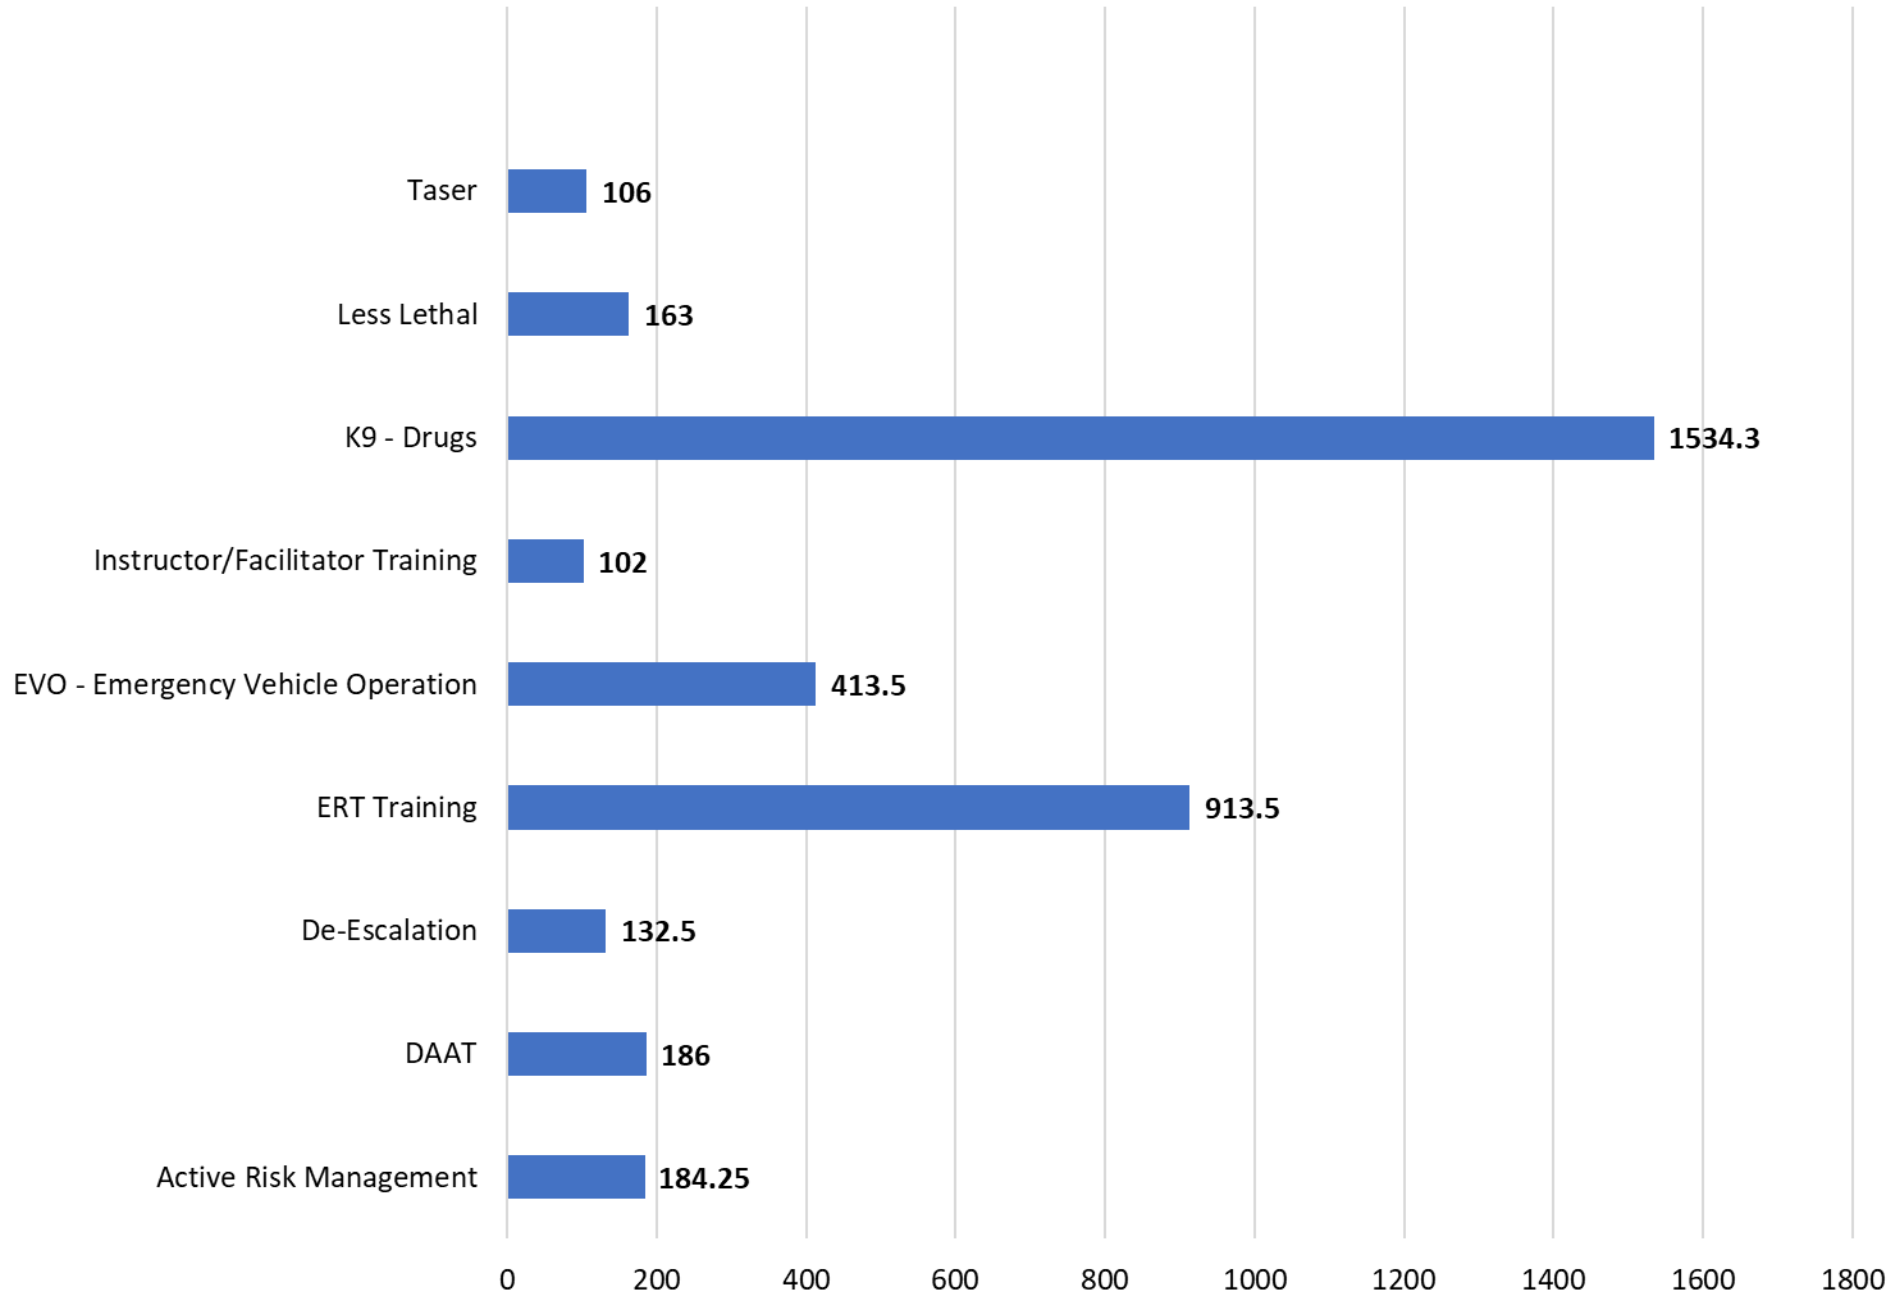

La Crosse Police Department

Training Report 2024

Community Based Training in hours

Patrol Based Training in hours

Investigative Based Training in hours

Tactical/Specialty Based Training in hours

Firearms Based Training in hours